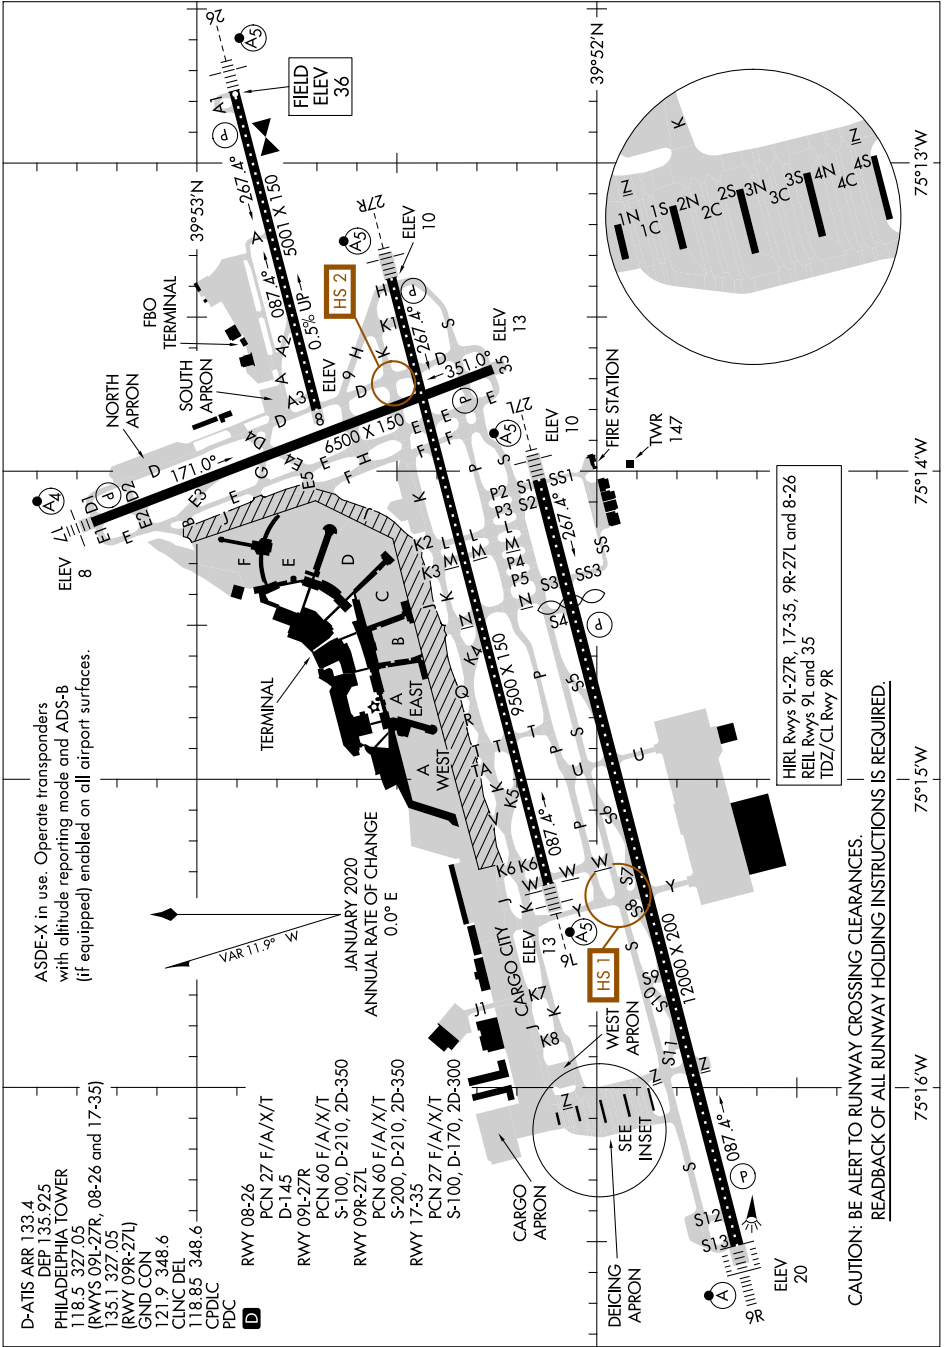

# AIRPORT DIAGRAM

AL-320 (FAA)

PHILADELPHIA INTL (PHL)  
PHILADELPHIA, PENNSYLVANIA

NE-4, 28 NOV 2024 to 26 DEC 2024

# AIRPORT DIAGRAM

PHILADELPHIA, PENNSYLVANIA  
PHILADELPHIA INTL (PHL)

NE-4, 28 NOV 2024 to 26 DEC 2024