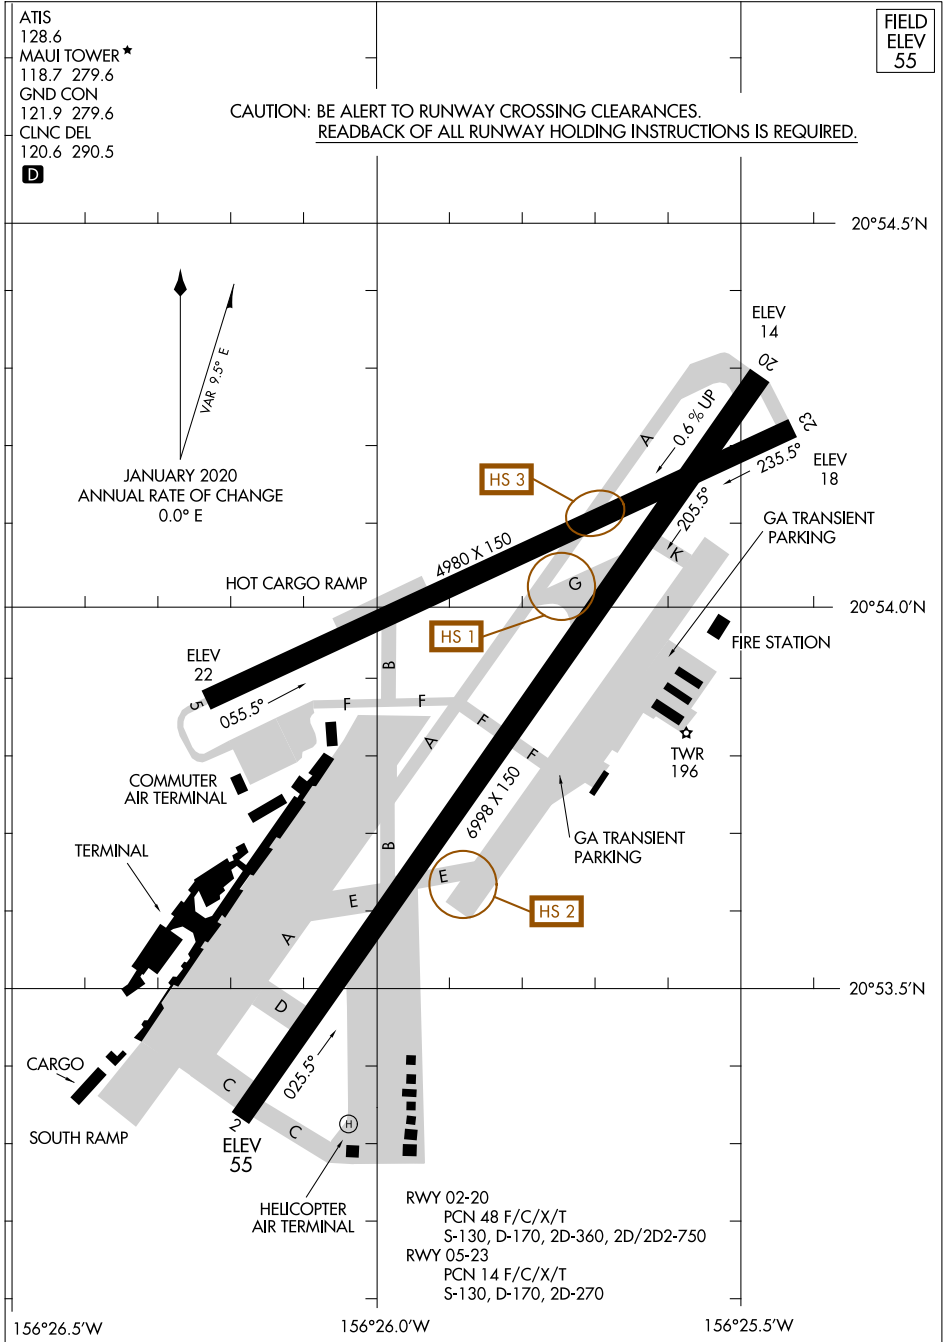

# AIRPORT DIAGRAM

AL-762 (FAA)

KAHULUI (OGG)(PHOG)  
KAHULUI, HAWAII

ATIS  
 128.6  
 MAUI TOWER \*  
 118.7 279.6  
 GND CON  
 121.9 279.6  
 CLNC DEL  
 120.6 290.5

FIELD  
 ELEV  
 55

CAUTION: BE ALERT TO RUNWAY CROSSING CLEARANCES.  
 READBACK OF ALL RUNWAY HOLDING INSTRUCTIONS IS REQUIRED.

D

PAC, 31 OCT 2024 to 26 DEC 2024

PAC, 31 OCT 2024 to 26 DEC 2024