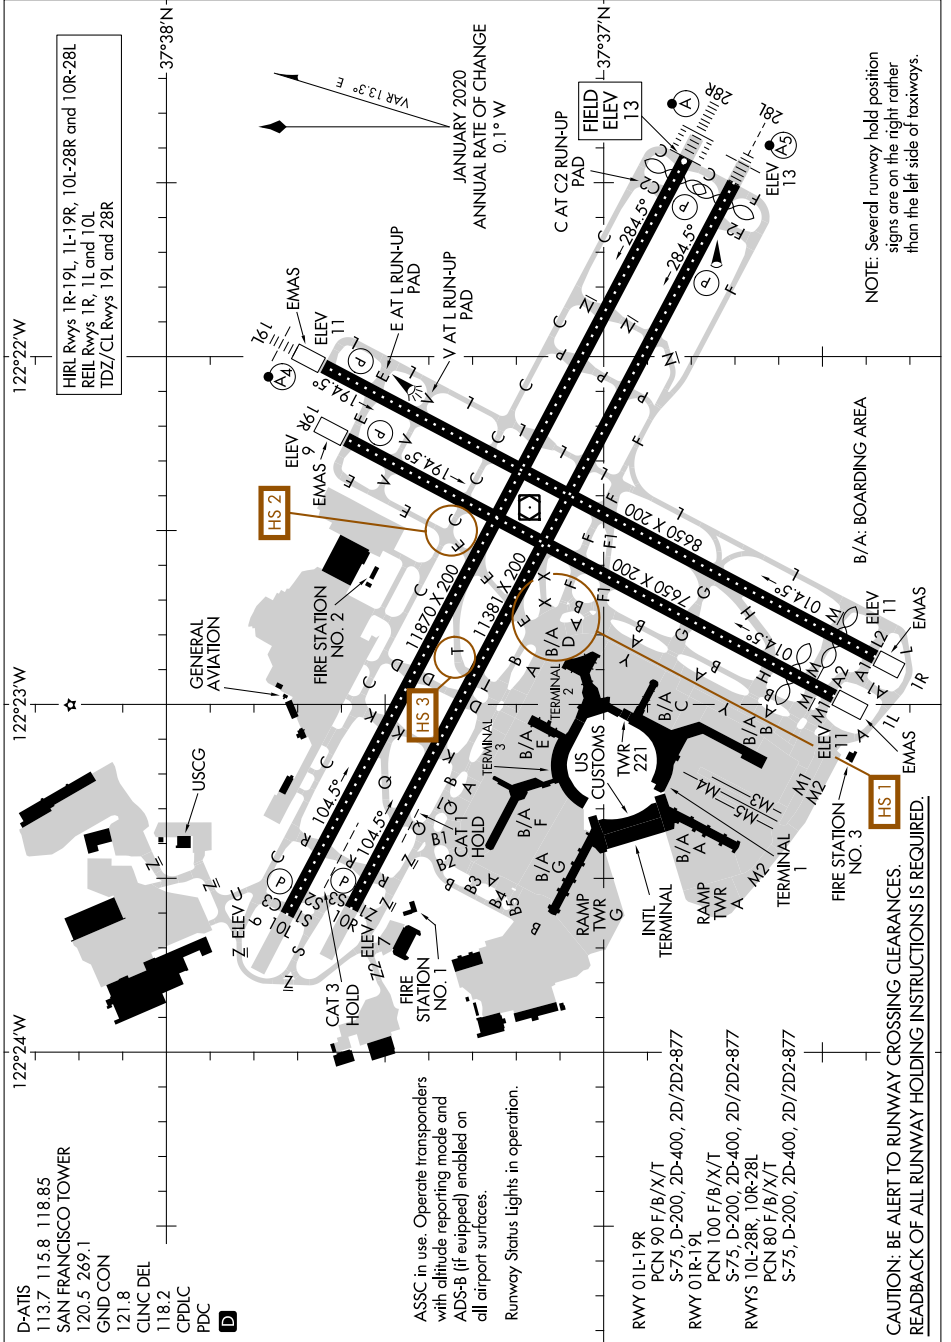

AIRPORT DIAGRAM

AL-375 (FAA)

SAN FRANCISCO INTL (SFO)
SAN FRANCISCO, CALIFORNIA

SW-2, 31 OCT 2024 to 28 NOV 2024

SW-2, 31 OCT 2024 to 28 NOV 2024

AIRPORT DIAGRAM

SAN FRANCISCO, CALIFORNIA
SAN FRANCISCO INTL (SFO)