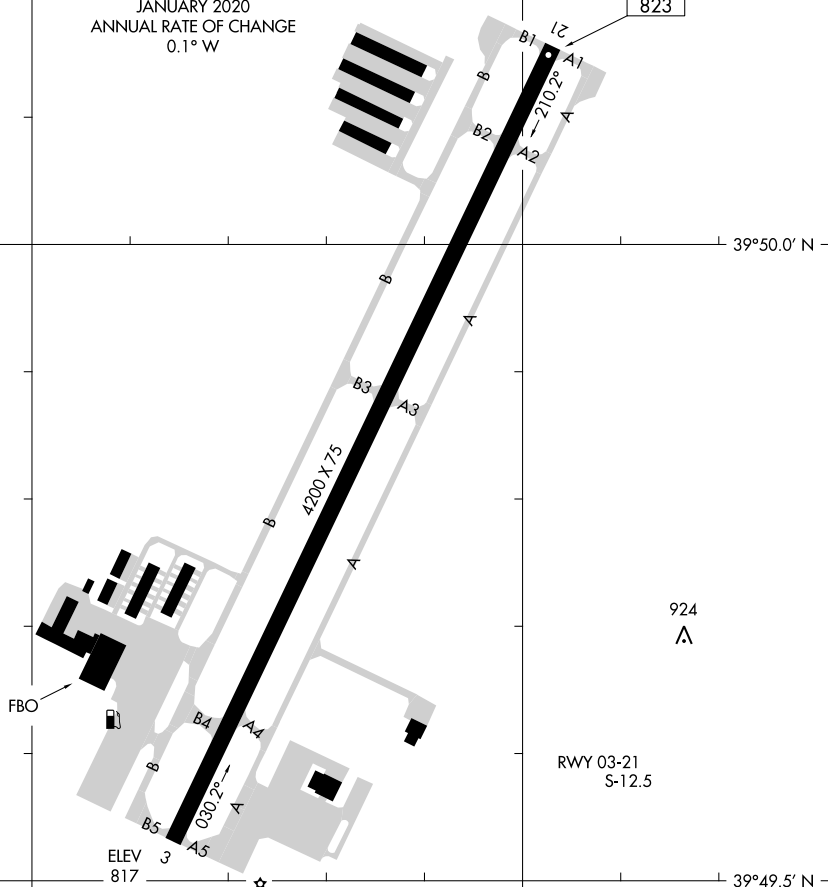

23054

AIRPORT DIAGRAM

AL-5733 (FAA)

EAGLE CREEK AIRPARK (EYE)
INDIANAPOLIS, INDIANA

ASOS
121.575
CLNC DEL
128.6
CTAF/UNICOM
122.8

118.1° W
JANUARY 2020
ANNUAL RATE OF CHANGE
0.1° W

FIRE STATION

FIELD
ELEV
823

39°50.0' N

EC-2, 05 SEP 2024 to 03 OCT 2024

EC-2, 05 SEP 2024 to 03 OCT 2024

86°18.0' W

86°17.5' W

AIRPORT DIAGRAM

23054

INDIANAPOLIS, INDIANA
EAGLE CREEK AIRPARK (EYE)