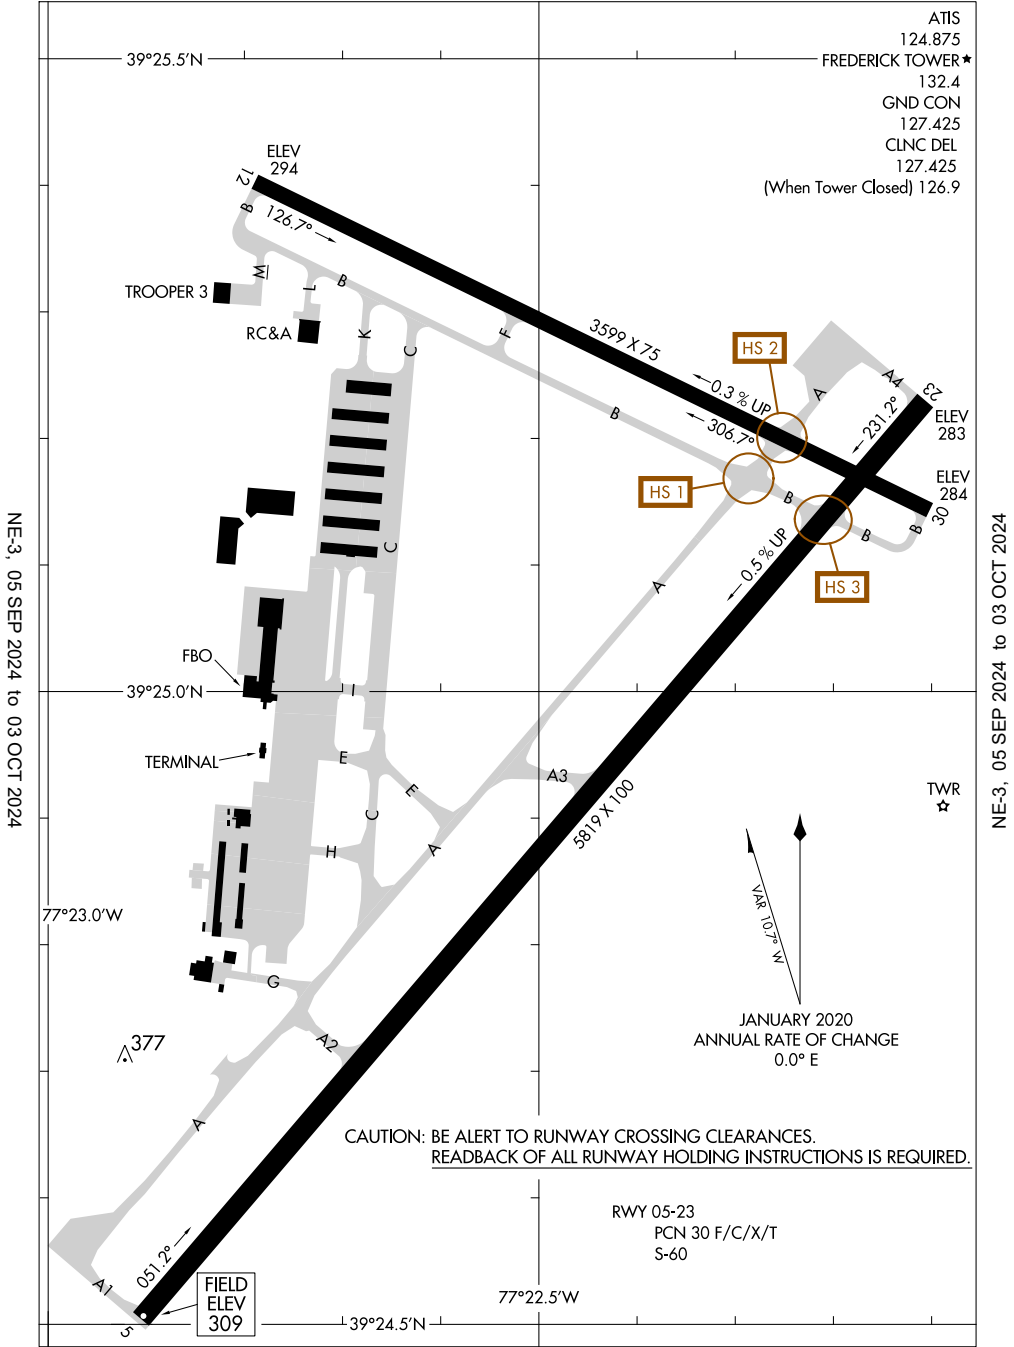

24137  
**AIRPORT DIAGRAM**

AL-5089 (FAA)

**FREDERICK MUNI (F'DK)**  
FREDERICK, MARYLAND

NE-3, 05 SEP 2024 to 03 OCT 2024

NE-3, 05 SEP 2024 to 03 OCT 2024

**AIRPORT DIAGRAM**  
24137

FREDERICK, MARYLAND  
**FREDERICK MUNI (F'DK)**