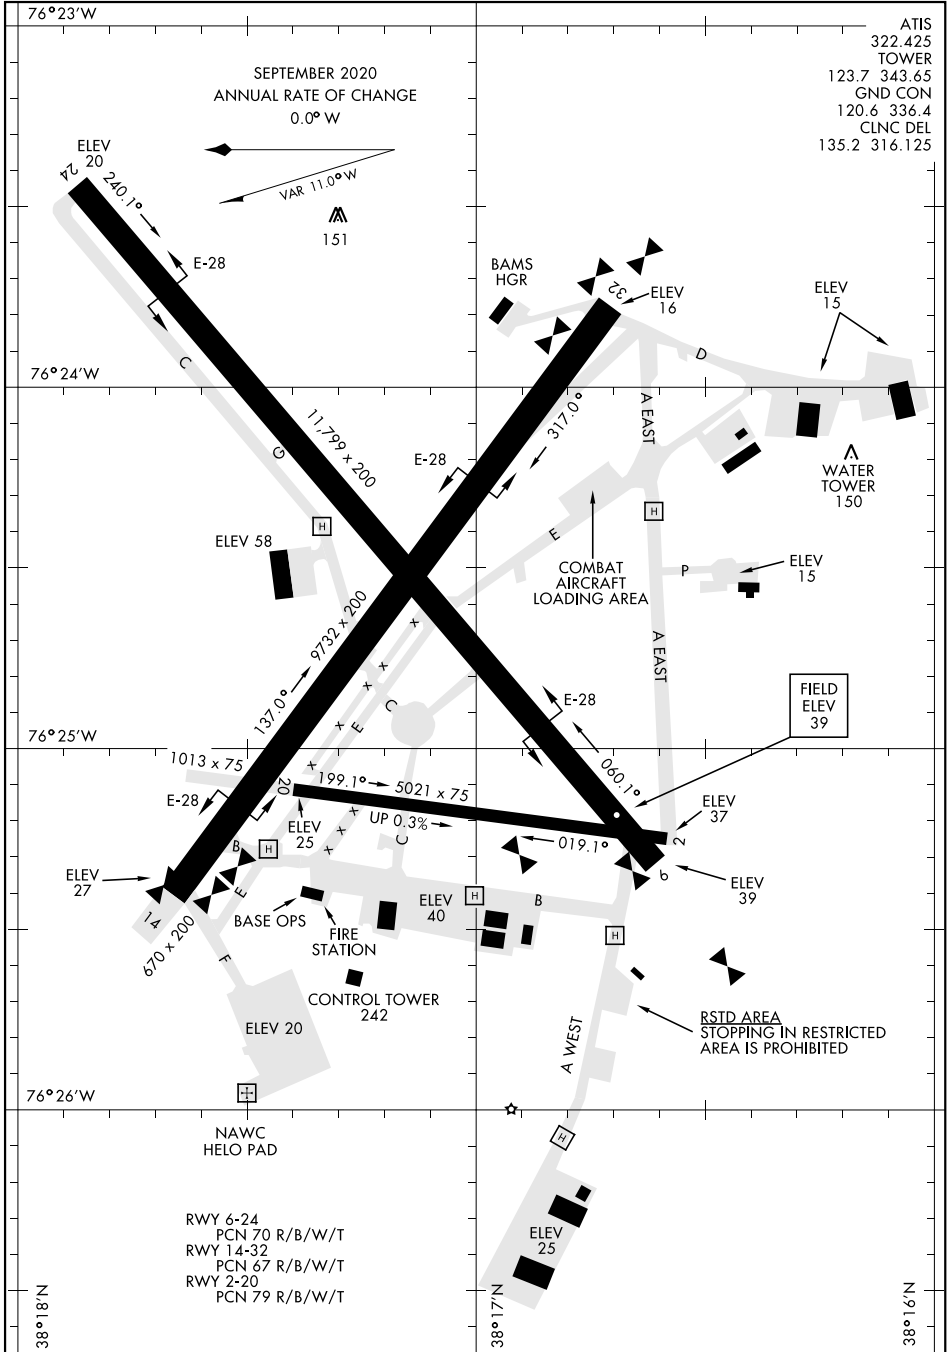

AIRPORT DIAGRAM

[USN]

PATUXENT RIVER NAS (TRAPNELL FIELD) (KNHK)

PATUXENT RIVER, MARYLAND

NE-3, 05 SEP 2024 to 03 OCT 2024

NE-3, 05 SEP 2024 to 03 OCT 2024

AIRPORT DIAGRAM

PATUXENT RIVER, MARYLAND

PATUXENT RIVER NAS (TRAPNELL FIELD) (KNHK)