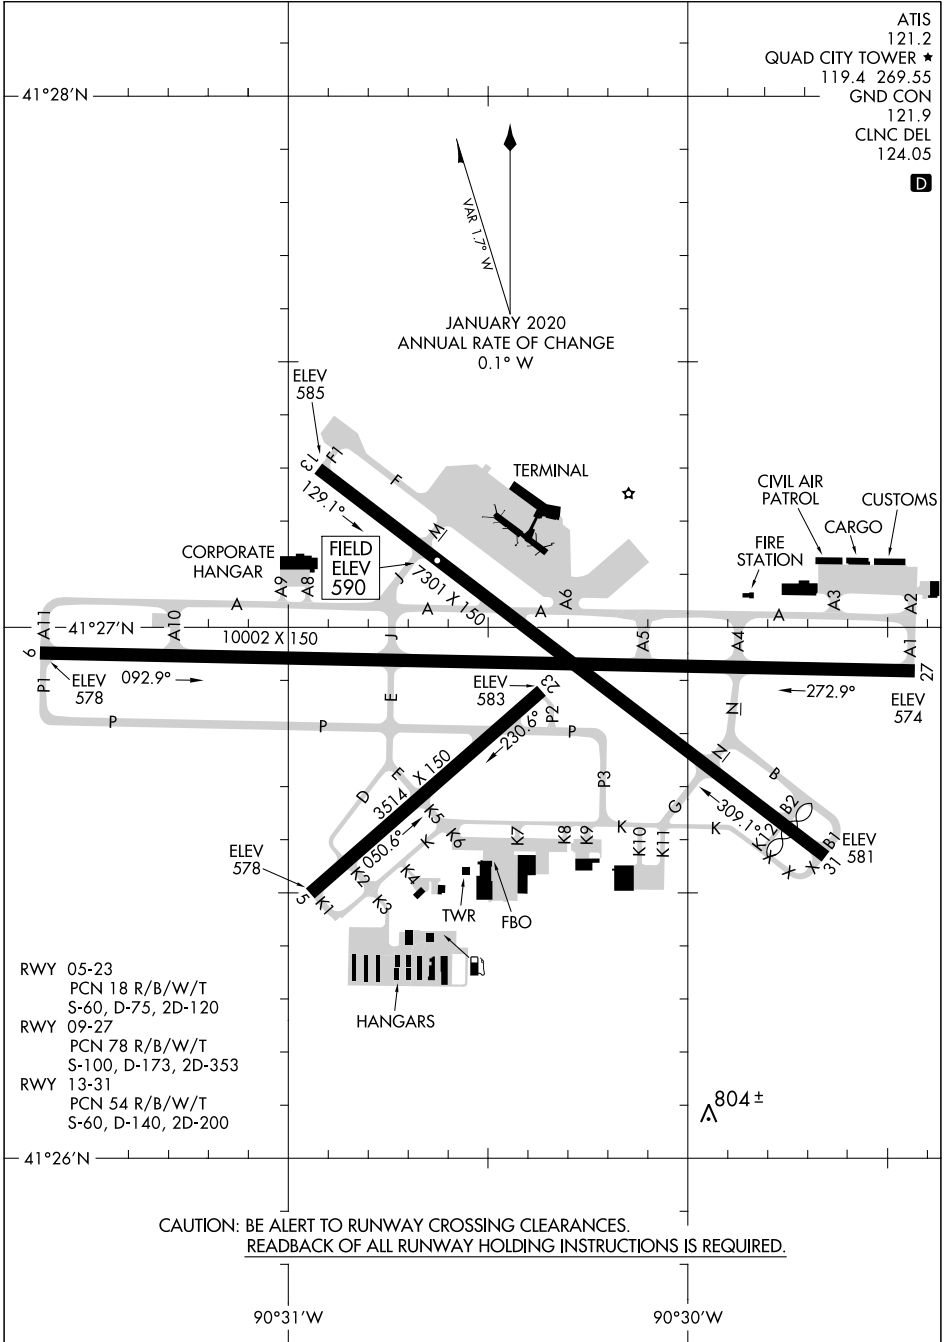

23222

AIRPORT DIAGRAM

AL-269 (FAA)

QUAD CITIES INTL (MLI)
MOLINE, ILLINOIS

EC-3, 05 SEP 2024 to 03 OCT 2024

EC-3, 05 SEP 2024 to 03 OCT 2024

AIRPORT DIAGRAM

23222

MOLINE, ILLINOIS
QUAD CITIES INTL (MLI)