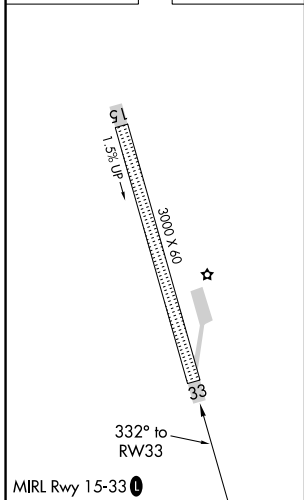

WAAS CH 97743 W33A	APP CRS 332°	Rwy ldg 3000 TDZE 267 Apt Elev 267
--	------------------------	---

RNAV (GPS) RWY 33

WHITE MOUNTAIN (WMO) (P A W M)

RNP APCH. Circling NA northeast of Rwy 15-33.		MISSED APPROACH: Climb to 1100 then climbing left turn to 2500 direct WOZHO and hold.	
AWOS-3P 121.45	ANCHORAGE CENTER 133.3 290.4	NOME RADIO 122.05	CTAF 122.9 0

AK, 11 JUL 2024 to 05 SEP 2024

AK, 11 JUL 2024 to 05 SEP 2024

ELEV 267	TDZE 267
----------	----------

CATEGORY	A	B	C	D
LPV DA		517-1 250 (300-1)		NA
LNAV MDA		600-1 333 (400-1)		NA
CIRCLING	620-1 353 (400-1)	720-1 453 (500-1)	1080-2½ 813 (900-2½)	NA