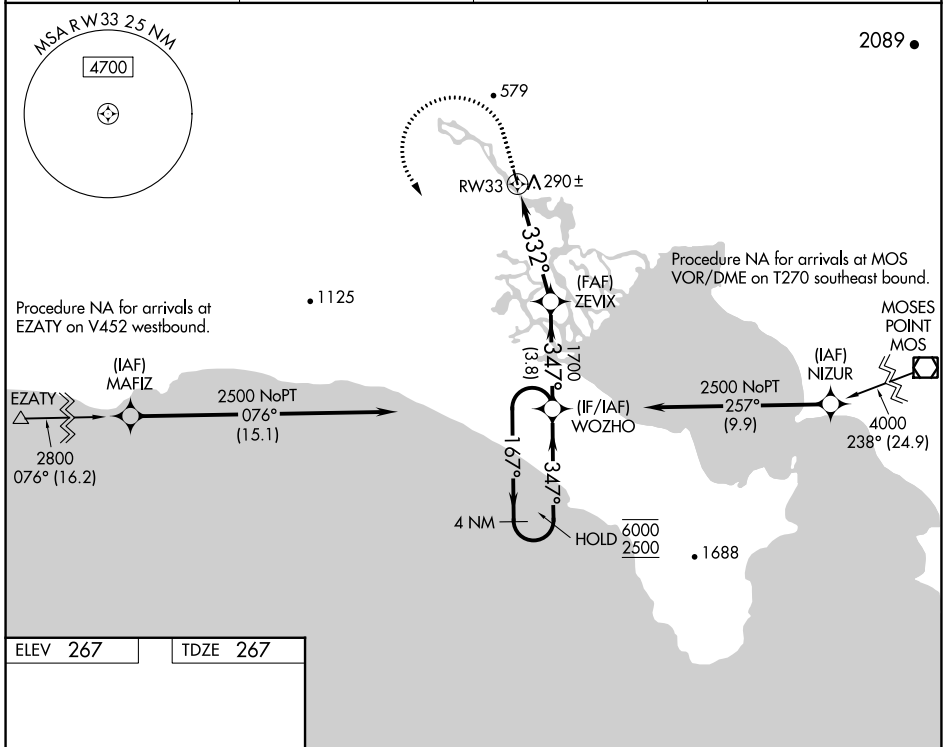

WAAS CH 97743 W33A	APP CRS 332°	Rwy ldg 3000 TDZE 267 Apt Elev 267
--	------------------------	---

RNAV (GPS) RWY 33

WHITE MOUNTAIN (WMO) (P A W M)

RNP APCH. Circling NA northeast of Rwy 15-33.		MISSED APPROACH: Climb to 1100 then climbing left turn to 2500 direct WOZHO and hold.	
AWOS-3P 121.45	ANCHORAGE CENTER 133.3 290.4	NOME RADIO 122.05	CTAF 122.9 0

AK, 11 JUL 2024 to 05 SEP 2024

AK, 11 JUL 2024 to 05 SEP 2024

ELEV 267	TDZE 267
----------	----------

CATEGORY	A	B	C	D
LPV DA		517-1 250 (300-1)		NA
LNAV MDA		600-1 333 (400-1)		NA
CIRCLING	620-1 353 (400-1)	720-1 453 (500-1)	1080-2½ 813 (900-2½)	NA