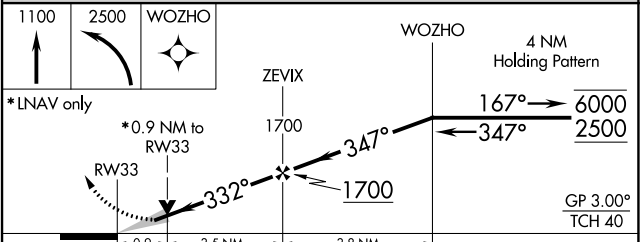

WAAS CH 97743 W33A	APP CRS 332°	Rwy ldg 3000 TDZE 267 Apt Elev 267
--	------------------------	---

RNAV (GPS) RWY 33

WHITE MOUNTAIN (WMO) (P A W M)

RNP APCH. Circling NA northeast of Rwy 15-33.		MISSED APPROACH: Climb to 1100 then climbing left turn to 2500 direct WOZHO and hold.	
AWOS-3P 121.45	ANCHORAGE CENTER 133.3 290.4	NOME RADIO 122.05	CTAF 122.9 0

AK, 11 JUL 2024 to 05 SEP 2024

AK, 11 JUL 2024 to 05 SEP 2024

ELEV 267	TDZE 267
----------	----------

CATEGORY	A	B	C	D
LPV DA		517-1 250 (300-1)		NA
LNAV MDA		600-1 333 (400-1)		NA
CIRCLING	620-1 353 (400-1)	720-1 453 (500-1)	1080-2½ 813 (900-2½)	NA