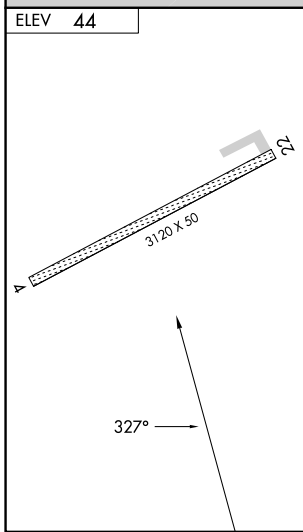

APP CRS 327°	Rwy Idg TDZE Apt Elev	N/A N/A 44

RNAV (GPS)-A

AKHIOK (AKK) (PAKH)

▼ DME/DME RNP-0.3 NA. Procedure NA at night. ▲ Circling NA northwest of Rwy 4/22.	MISSED APPROACH: Climbing right turn to 3200 direct FONUR WP and hold.

AWOS-3P 118.325	ANCHORAGE CENTER 125.1 281.4	KENAI RADIO 122.6	UNICOM 122.8 (CTAF)

3200	FONUR	FONUR		4 NM Holding Pattern
CEREM	BIYAN	GUBEY 1.6 NM to BIYAN	FONUR	
1600	2000	3200	3200	
1.6	2.9 NM	1.6 NM	5 NM	
CATEGORY	A	B	C	D
CIRCLING	620-2 576 (600-2)	1360-2 1316 (1400-2)	NA	

AK, 11 JUL 2024 to 05 SEP 2024

AK, 11 JUL 2024 to 05 SEP 2024