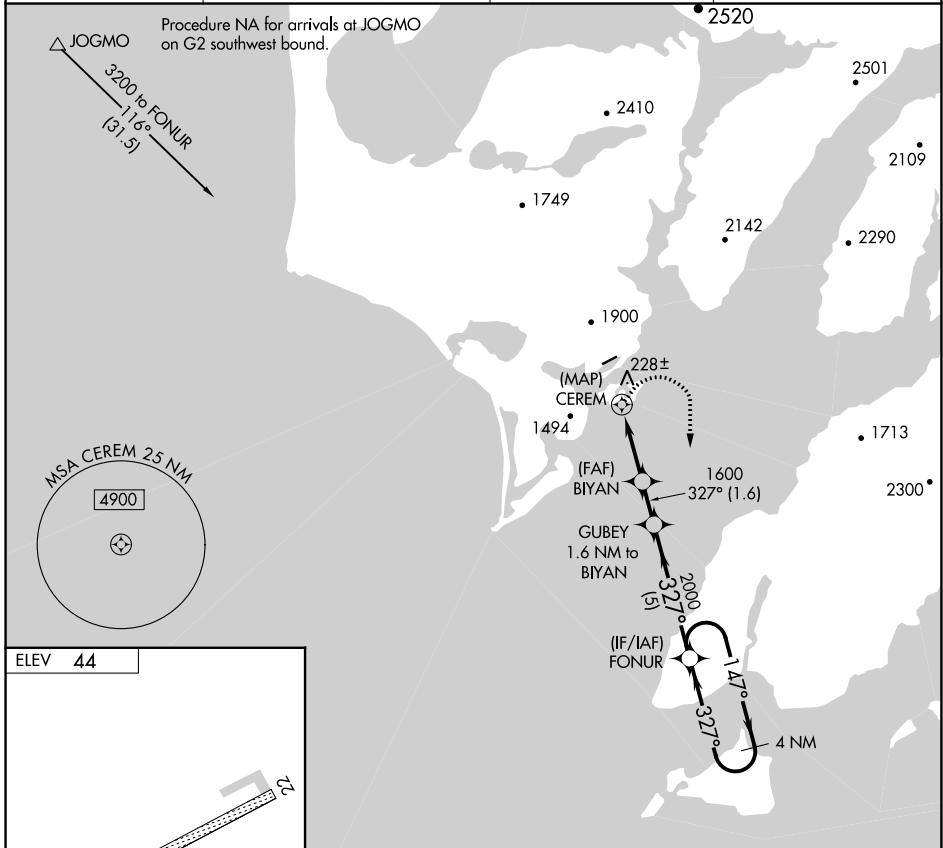

APP CRS 327°	Rwy Idg TDZE Apt Elev	N/A N/A 44
------------------------	-----------------------------	---------------------------------------

RNAV (GPS)-A

AKHIOK (AKK) (PAKH)

<p>▼ DME/DME RNP-0.3 NA. Procedure NA at night. ▲ Circling NA northwest of Rwy 4/22.</p>	<p>MISSED APPROACH: Climbing right turn to 3200 direct FONUR WP and hold.</p>
--	---

AWOS-3P 118.325	ANCHORAGE CENTER 125.1 281.4	KENAI RADIO 122.6	UNICOM 122.8 (CTAF)
---------------------------	--	-----------------------------	-------------------------------

3200	FONUR	FONUR		4 NM Holding Pattern
CEREM	BIYAN	GUBEY 1.6 NM to BIYAN	FONUR	
1600	2000	3200	3200	
1.6	2.9 NM	1.6 NM	5 NM	
CATEGORY	A	B	C	D
CIRCLING	620-2 576 (600-2)	1360-2 1316 (1400-2)	NA	

AK, 11 JUL 2024 to 05 SEP 2024

AK, 11 JUL 2024 to 05 SEP 2024