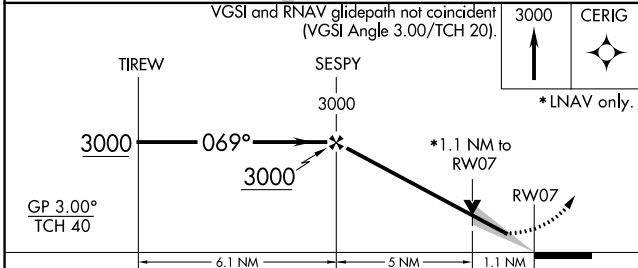

WAAS CH 82315 W07A	APP CRS 069°	Rwy Idg TDZE Apt Elev	3600 1016 1025
--	------------------------	-----------------------------	---

RNAV (GPS) RWY 7

PLATTEVILLE MUNI (PVB)

RNP APCH.

For uncompensated Baro-VNAV systems, LNAV/VNAV NA below -17°C or above 54°C.

MISSED APPROACH:
Climb to 3000 direct CERIG and hold.

AWOS-3 120.575	CHICAGO CENTER 133.95 281.4	UNICOM 122.7 (CTAF) 0
--------------------------	---------------------------------------	---------------------------------