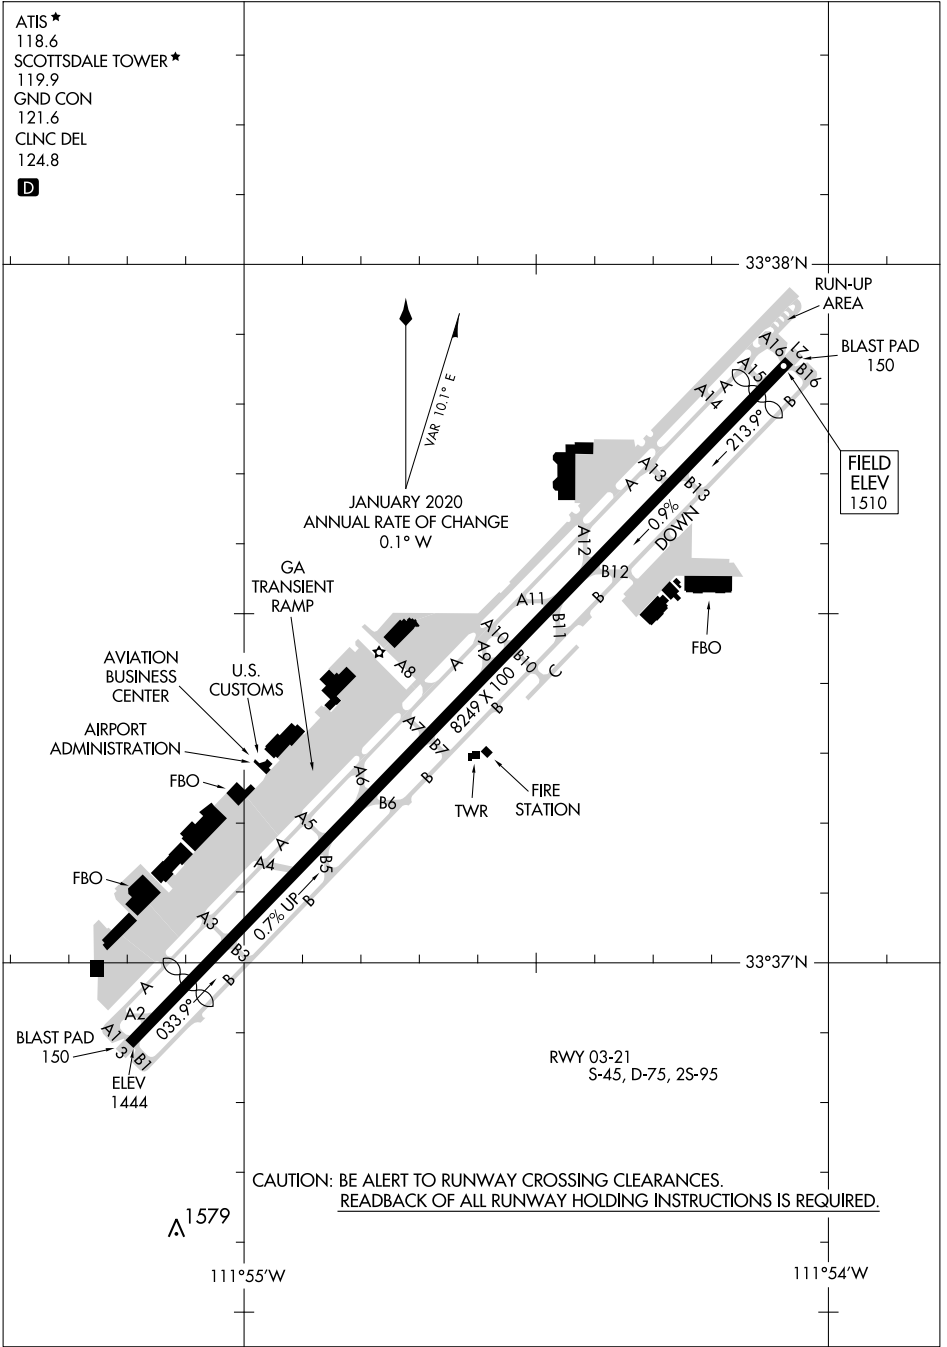

AIRPORT DIAGRAM

AL-5651 (FAA)

SCOTTSDALE (SDL)
SCOTTSDALE, ARIZONA

- ATIS ★
118.6
- SCOTTSDALE TOWER ★
119.9
- GND CON
121.6
- CLNC DEL
124.8

D

SW-4, 11 JUL 2024 to 08 AUG 2024

SW-4, 11 JUL 2024 to 08 AUG 2024

AIRPORT DIAGRAM

SCOTTSDALE, ARIZONA
SCOTTSDALE (SDL)