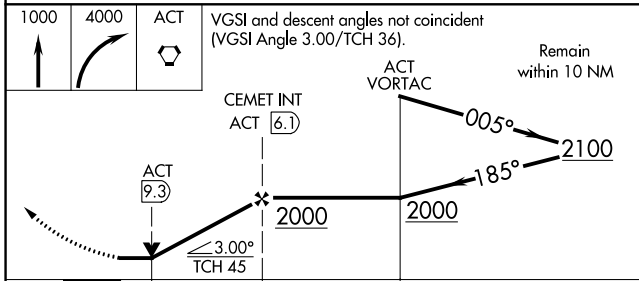

VORTAC ACT	APP CRS	Rwy Idg	5501
115.3	185°	TDZE	592
Chan 100		Apt Elev	592

VOR RWY 17

MC GREGOR EXEC (PWG)

ADF or DME required.		MISSED APPROACH: Climb to 1000 then climbing right turn to 4000 direct ACT VORTAC and hold, continue climb-in-hold to 4000.	
ASR			
AWOS-3PT	WACO APP CON *	GCO	UNICOM
135.525	127.65 352.0	121.725	122.8 (CTAF) 0

SC-3, 11 JUL 2024 to 08 AUG 2024

SC-3, 11 JUL 2024 to 08 AUG 2024