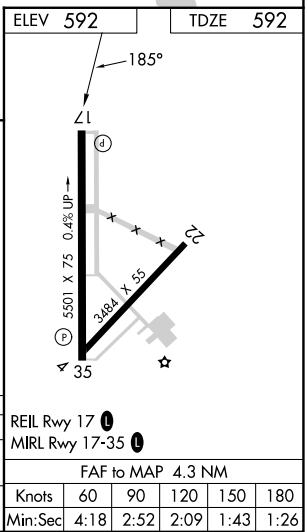

VORTAC ACT	APP CRS	Rwy Idg	5501
115.3	185°	TDZE	592
Chan 100		Apt Elev	592

VOR RWY 17

MC GREGOR EXEC (PWG)

ADF or DME required.		MISSED APPROACH: Climb to 1000 then climbing right turn to 4000 direct ACT VORTAC and hold, continue climb-in-hold to 4000.	
ASR			
AWOS-3PT	WACO APP CON *	GCO	UNICOM
135.525	127.65 352.0	121.725	122.8 (CTAF) 0