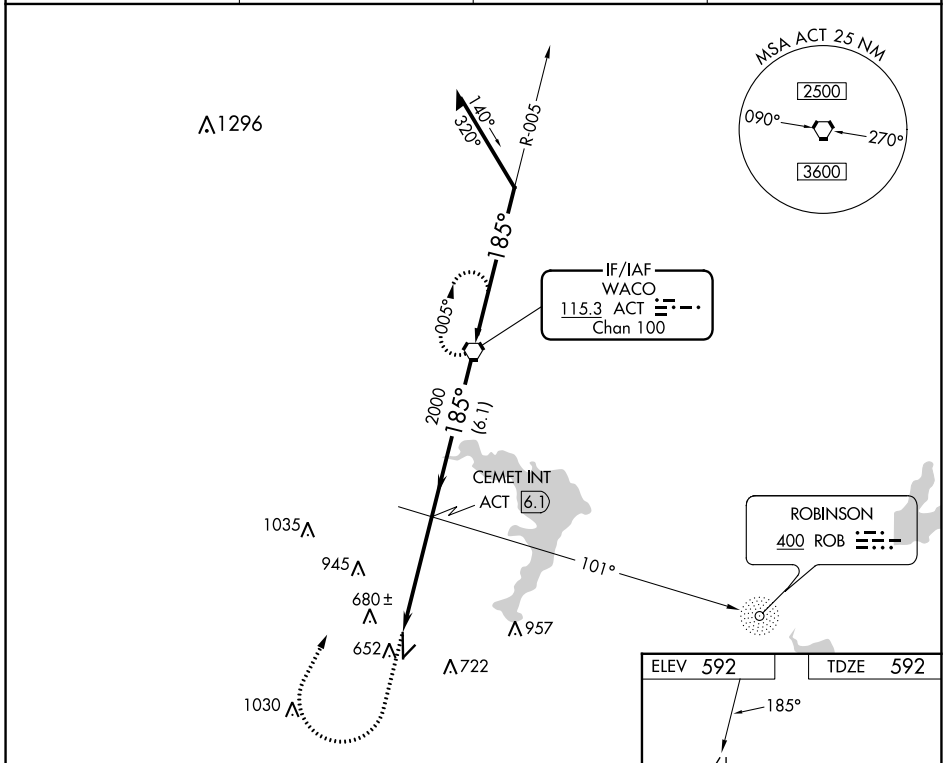

VORTAC ACT	APP CRS	Rwy Idg	5501
115.3	185°	TDZE	592
Chan 100		Apt Elev	592

VOR RWY 17

MC GREGOR EXEC (PWG)

ADF or DME required.		MISSED APPROACH: Climb to 1000 then climbing right turn to 4000 direct ACT VORTAC and hold, continue climb-in-hold to 4000.	
ASR			
AWOS-3PT	WACO APP CON *	GCO	UNICOM
135.525	127.65 352.0	121.725	122.8 (CTAF) 0

SC-3, 11 JUL 2024 to 08 AUG 2024

SC-3, 11 JUL 2024 to 08 AUG 2024