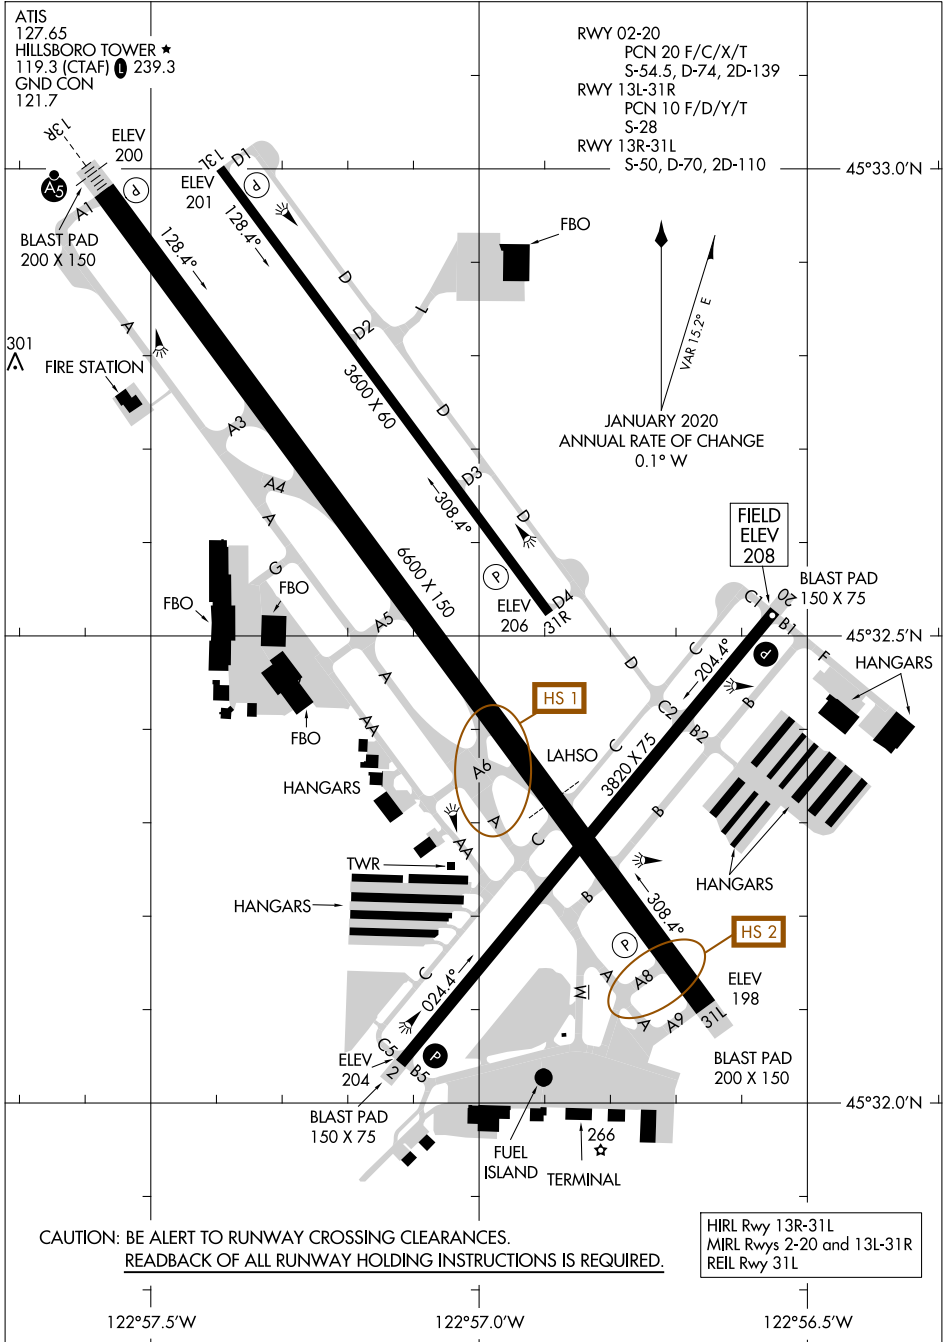

23334

AIRPORT DIAGRAM

AL-5063 (FAA)

PORTLAND-HILLSBORO (HIO)
PORTLAND, OREGON

NW-1, 11 JUL 2024 to 08 AUG 2024

NW-1, 11 JUL 2024 to 08 AUG 2024

AIRPORT DIAGRAM

23334

PORTLAND, OREGON
PORTLAND-HILLSBORO (HIO)