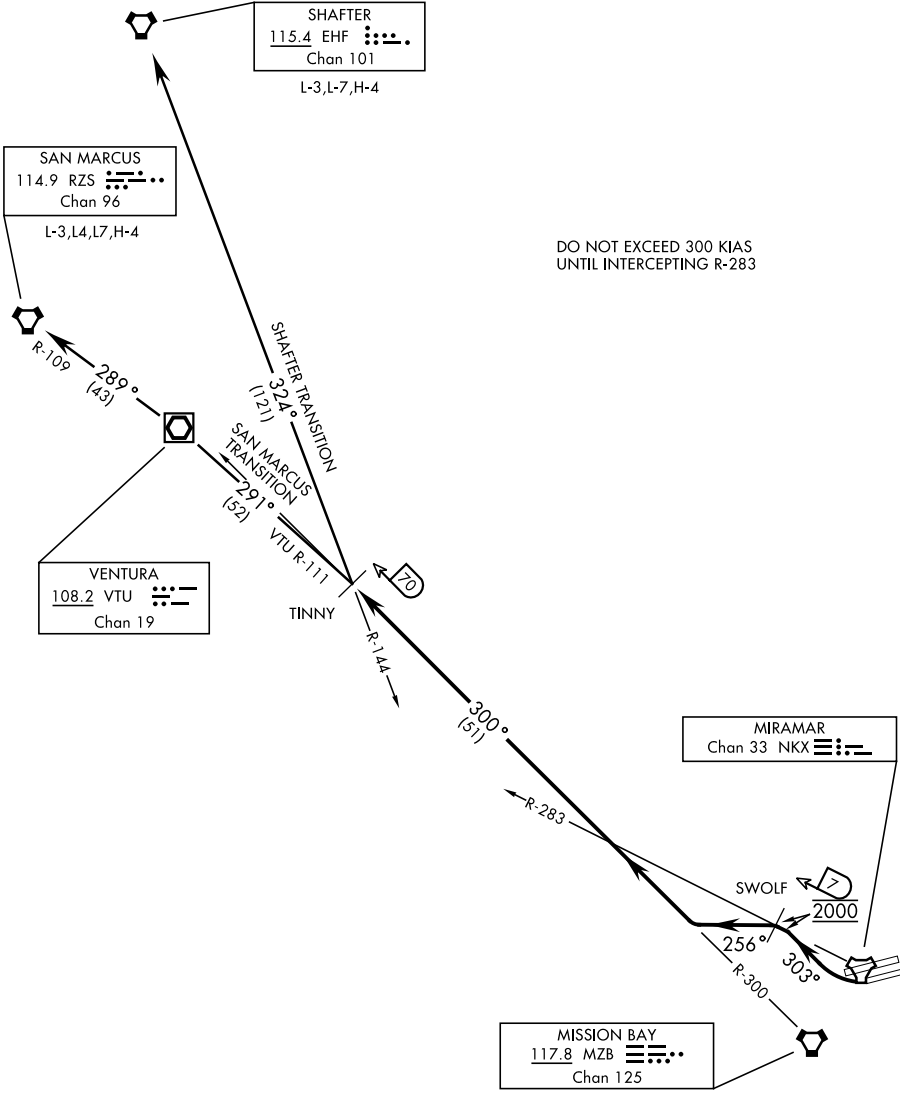

# TINNY-FOUR DEPARTURE (TINNY4•TINNY)

MIRAMAR MCAS (JOE FOSS FLD) (KNKX)

SAN DIEGO, CALIFORNIA

ATIS ★ 133.475 352.0  
 CLNC DEL  
 125.975 254.325  
 GND CON  
 128.625 307.325  
 FOSS TOWER ★  
 135.2 298.925  
 SOCAL DEP CON  
 119.6 363.1 W

SHL-903 [USN]

Rwy	Knots	60	120	180	240	300	360
24L/R	V/V(fpm)	780	1560	2340	3120	3900	4680

ATC Climb Rate to 2000

SW-3, 11 JUL 2024 to 08 AUG 2024

SW-3, 11 JUL 2024 to 08 AUG 2024

# TINNY-FOUR DEPARTURE (TINNY4•TINNY)

SAN DIEGO, CALIFORNIA