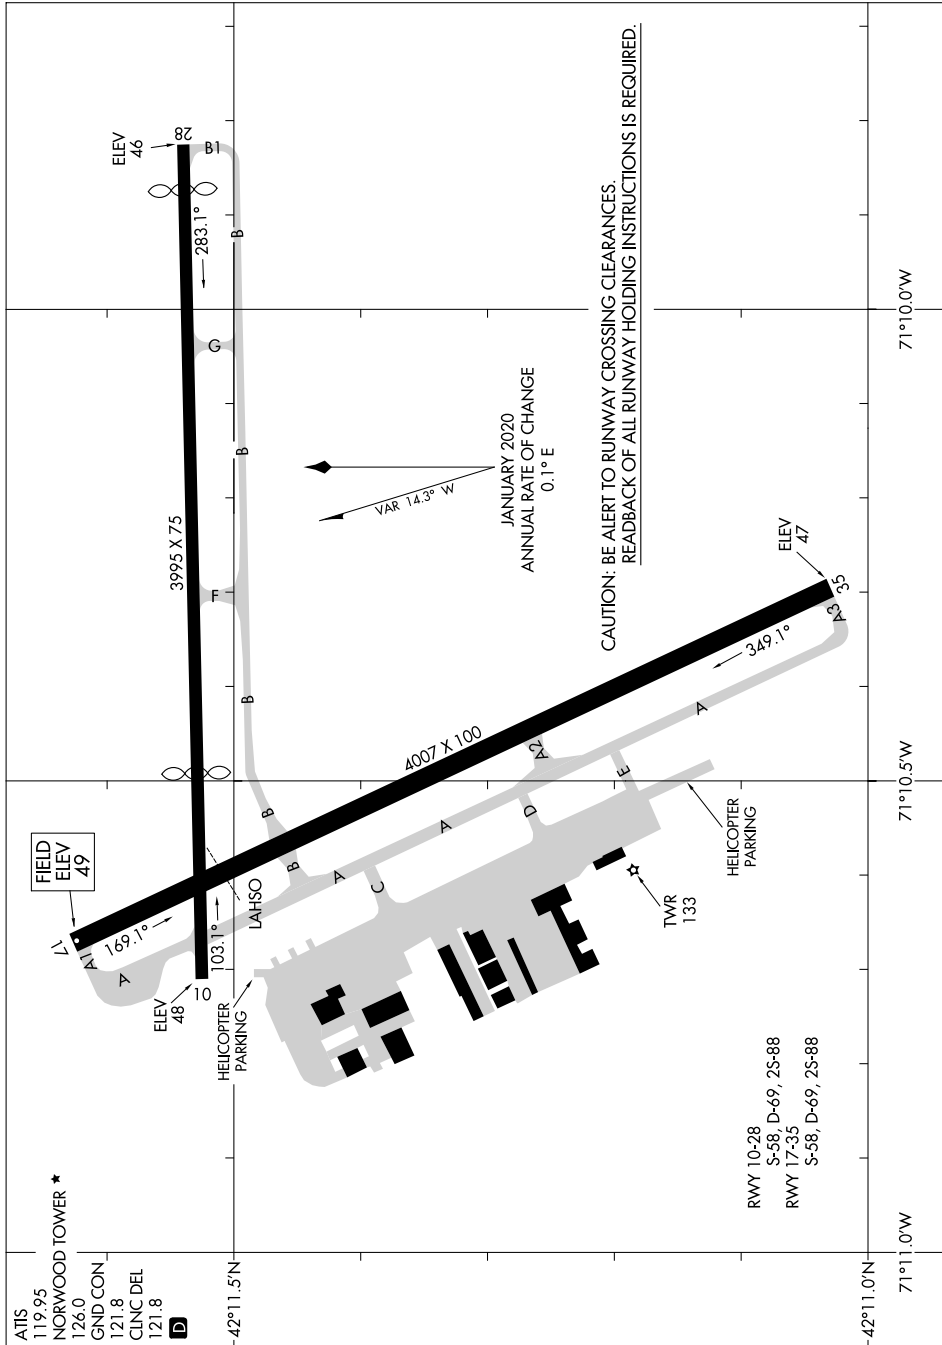

AIRPORT DIAGRAM

AL-725 (FAA)

NORWOOD MEML (OWD)
NORWOOD, MASSACHUSETTS

NE-1, 11 JUL 2024 to 08 AUG 2024

NE-1, 11 JUL 2024 to 08 AUG 2024

AIRPORT DIAGRAM

NORWOOD, MASSACHUSETTS
NORWOOD MEML (OWD)