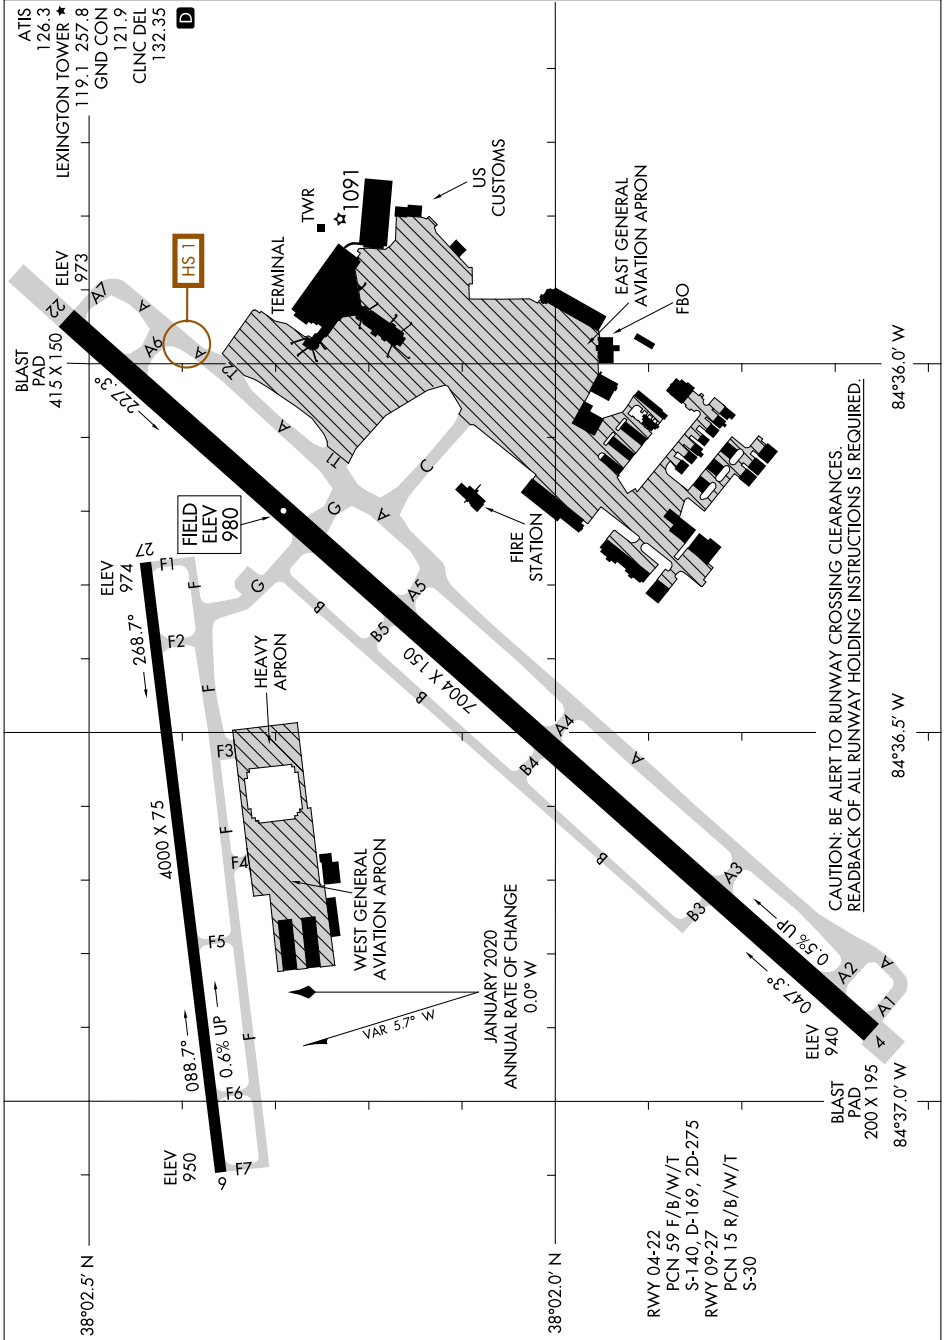

AIRPORT DIAGRAM

AL-697 (FAA)

BLUE GRASS (LEX)
LEXINGTON, KENTUCKY

SE-1, 11 JUL 2024 to 08 AUG 2024

SE-1, 11 JUL 2024 to 08 AUG 2024

AIRPORT DIAGRAM

LEXINGTON, KENTUCKY
BLUE GRASS (LEX)