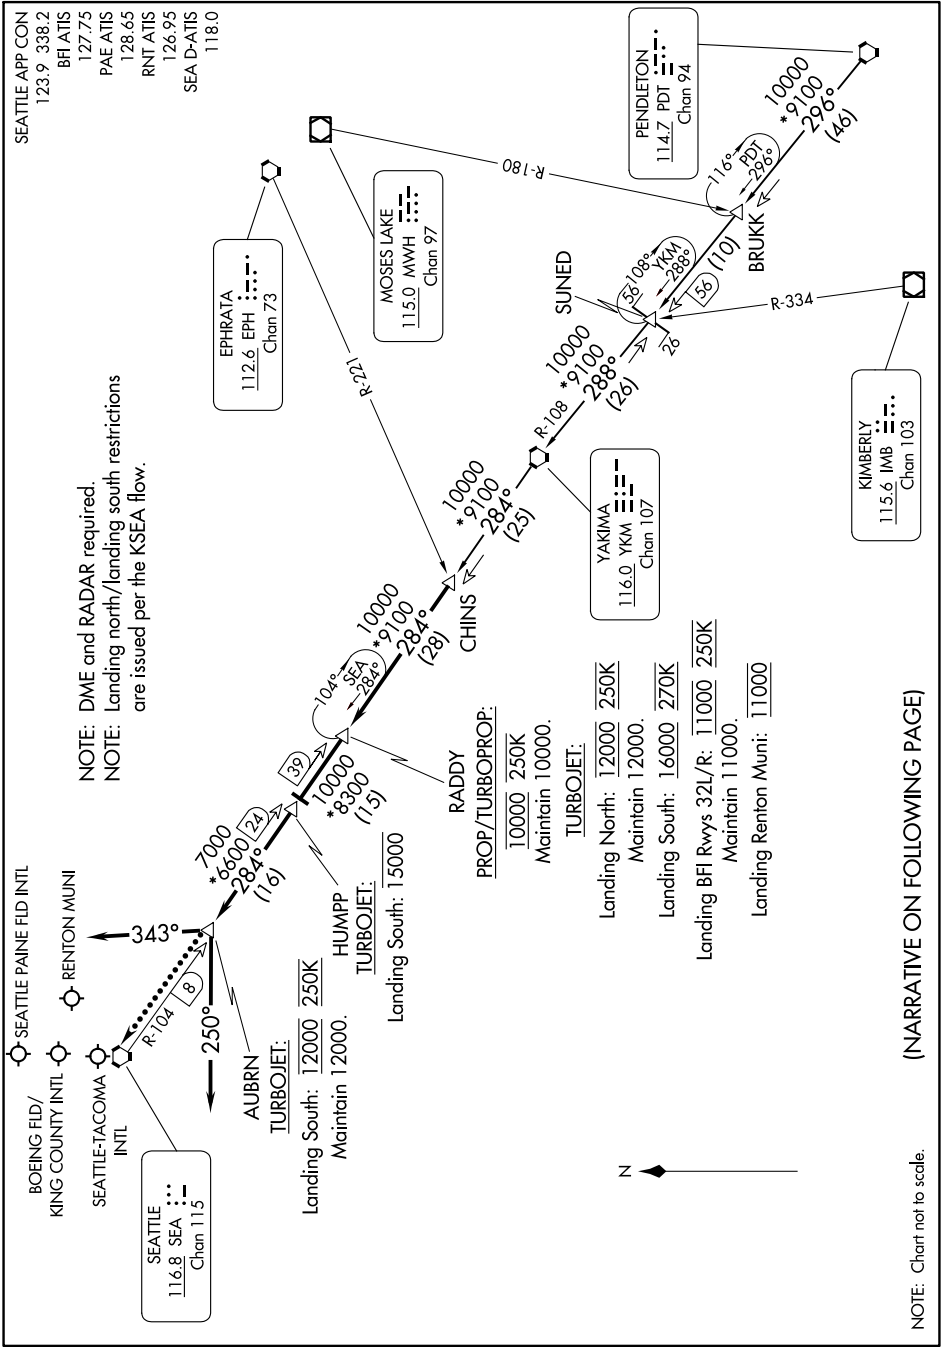

CHINS FIVE ARRIVAL

NW-1, 11 JUL 2024 to 08 AUG 2024

(NARRATIVE ON FOLLOWING PAGE)

NOTE: Chart not to scale.

NW-1, 11 JUL 2024 to 08 AUG 2024