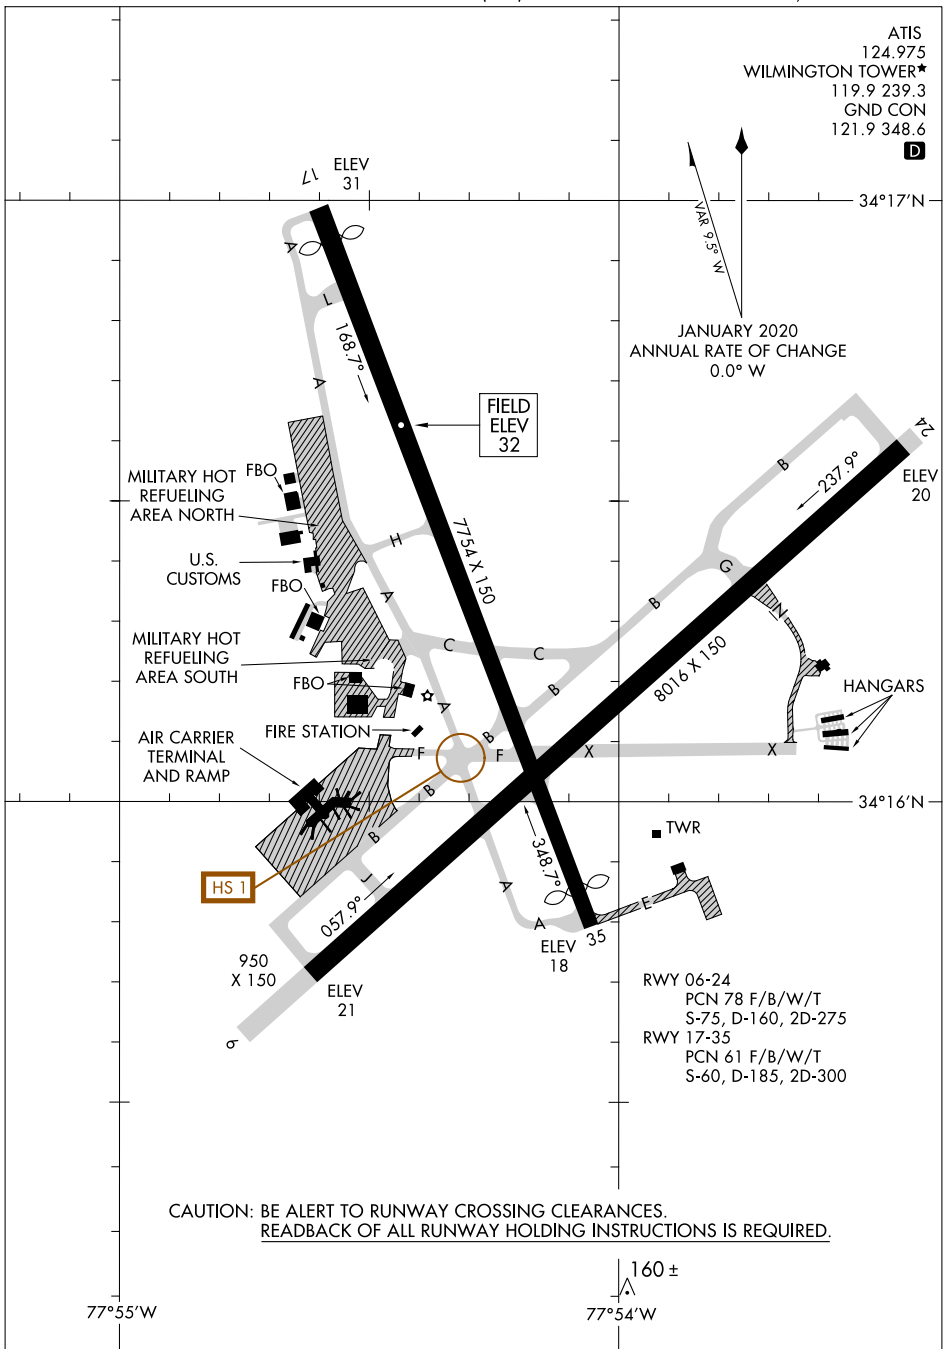

# AIRPORT DIAGRAM

AL-459 (FAA)

WILMINGTON INTL (ILM)  
WILMINGTON, NORTH CAROLINA

ATIS 124.975  
 WILMINGTON TOWER\* 119.9 239.3  
 GND CON 121.9 348.6  
D

SE-2, 11 JUL 2024 to 08 AUG 2024

SE-2, 11 JUL 2024 to 08 AUG 2024

**CAUTION: BE ALERT TO RUNWAY CROSSING CLEARANCES.  
 READBACK OF ALL RUNWAY HOLDING INSTRUCTIONS IS REQUIRED.**