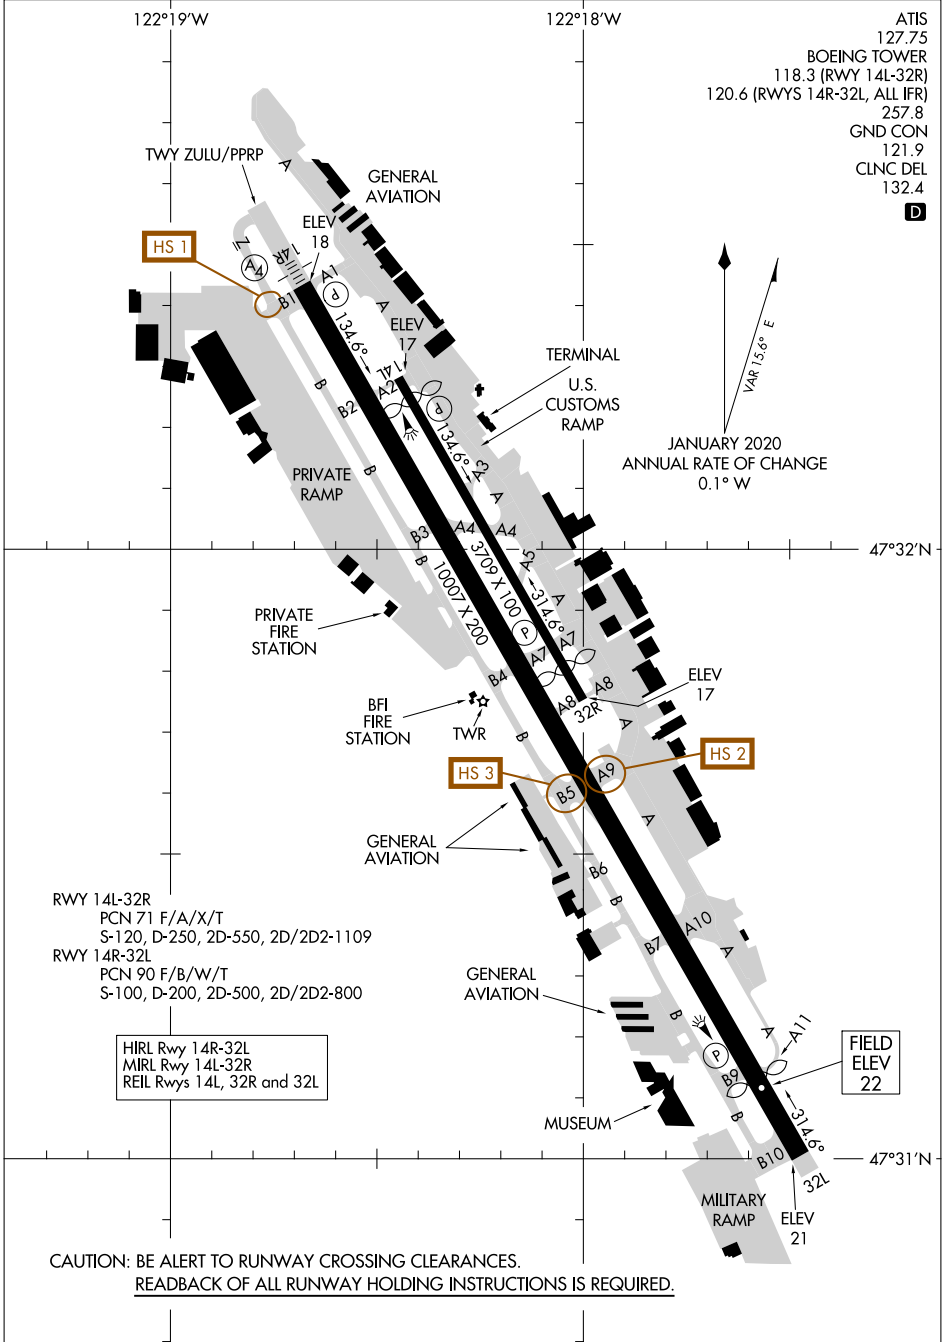

AIRPORT DIAGRAM

AL-384 (FAA)

BOEING FLD/KING COUNTY INTL (BFI)
SEATTLE, WASHINGTON

NW-1, 11 JUL 2024 to 08 AUG 2024

NW-1, 11 JUL 2024 to 08 AUG 2024

AIRPORT DIAGRAM

SEATTLE, WASHINGTON
BOEING FLD/KING COUNTY INTL (BFI)