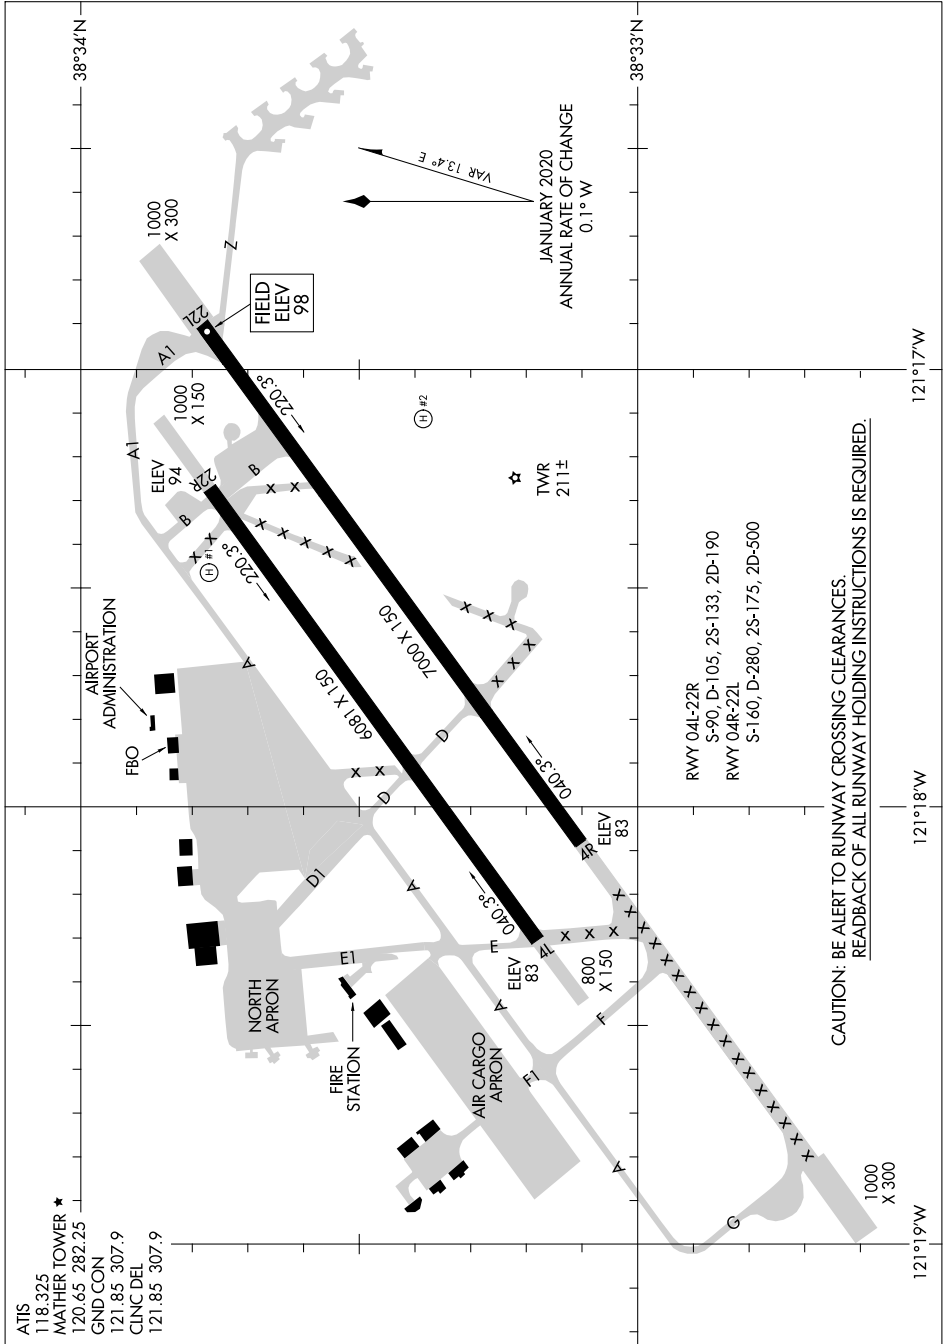

AIRPORT DIAGRAM

AL-356 (FAA)

SACRAMENTO MATHER (MHR)
SACRAMENTO, CALIFORNIA

SW-2, 11 JUL 2024 to 08 AUG 2024

ATIS 118.325
 MATHER TOWER ★ 120.65 282.25
 GND CON 121.85 307.9
 CLNC DEL 121.85 307.9

RWY 04L-22R
 S-90 D-105, 2S-133, 2D-190
 RWY 04R-22L
 S-160, D-280, 2S-175, 2D-500

CAUTION: BE ALERT TO RUNWAY CROSSING CLEARANCES.
 READBACK OF ALL RUNWAY HOLDING INSTRUCTIONS IS REQUIRED.

AIRPORT DIAGRAM

SACRAMENTO, CALIFORNIA
SACRAMENTO MATHER (MHR)

SW-2, 11 JUL 2024 to 08 AUG 2024