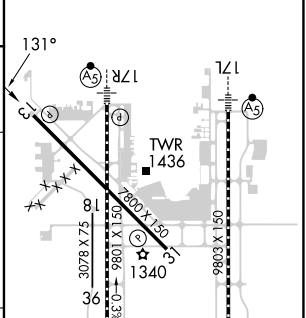

WAAS CH 45625 W13A	APP CRS 131°	Rwy Idg TDZE Apt Elev	7800 1279 1296
--	------------------------	-----------------------------	---

RNAV (GPS) RWY 13

WILL ROGERS WORLD (OKC)

RNP APCH-GPS.		MISSED APPROACH: Climb to 1700 then climbing right turn to 3000 direct JESKE and hold.		
▼	▲			
ASR				

ELEV 1296	D	TDZE 1279
-----------	---	-----------

CATEGORY	A		B		C		D	
LP MDA	1640-1		361 (400-1)					
LNAV MDA	1700-1		421 (500-1)		1700-1¼		421 (500-1¼)	
CIRCLING	1740-1 444 (500-1)		1760-1 464 (500-1)		1960-1¾ 664 (700-1¾)		2000-2¼ 704 (800-2¼)	