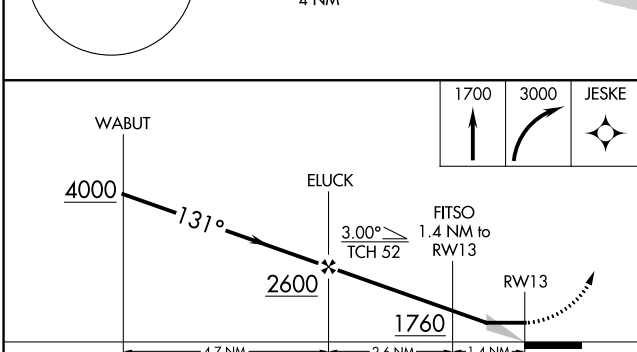

WAAS CH 45625 W13A	APP CRS 131°	Rwy Idg TDZE Apt Elev	7800 1279 1296
--	------------------------	-----------------------------	---

RNAV (GPS) RWY 13

WILL ROGERS WORLD (OKC)

RNP APCH-GPS.		MISSED APPROACH: Climb to 1700 then climbing right turn to 3000 direct JESKE and hold.		
▼	▲			
ASR				

ELEV 1296	D	TDZE 1279
-----------	---	-----------

CATEGORY	A		B		C		D	
LP MDA	1640-1		361 (400-1)					
LNAV MDA	1700-1		421 (500-1)		1700-1¼		421 (500-1¼)	
CIRCLING	1740-1 444 (500-1)		1760-1 464 (500-1)		1960-1¾ 664 (700-1¾)		2000-2¼ 704 (800-2¼)	