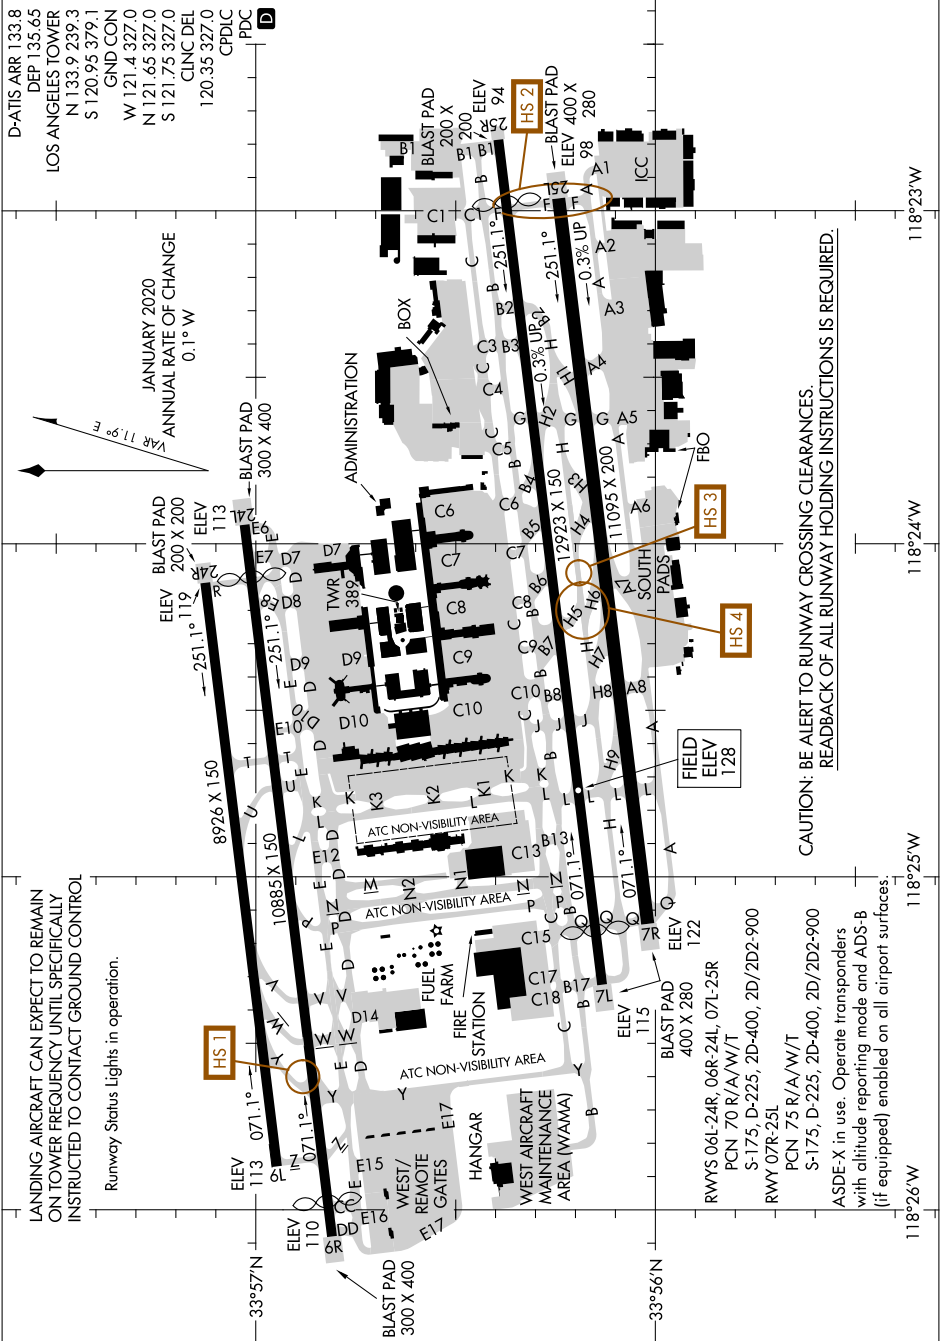

AIRPORT DIAGRAM

AL-237 (FAA)

LOS ANGELES INTL (LAX)
LOS ANGELES, CALIFORNIA

SW-3, 11 JUL 2024 to 08 AUG 2024

AIRPORT DIAGRAM

LOS ANGELES, CALIFORNIA
LOS ANGELES INTL (LAX)

SW-3, 11 JUL 2024 to 08 AUG 2024

CAUTION: BE ALERT TO RUNWAY CROSSING CLEARANCES
READBACK OF ALL RUNWAY HOLDING INSTRUCTIONS IS REQUIRED.

D-ATIS ARR 133.8
DEP 135.65
LOS ANGELES TOWER
N 133.9 239.3
S 120.95 379.1
GND CON
W 121.4 327.0
N 121.65 327.0
S 121.75 327.0
CLNC DEL
120.35 327.0
CPDLC
PDC

118°26'W 118°25'W 118°24'W 118°23'W