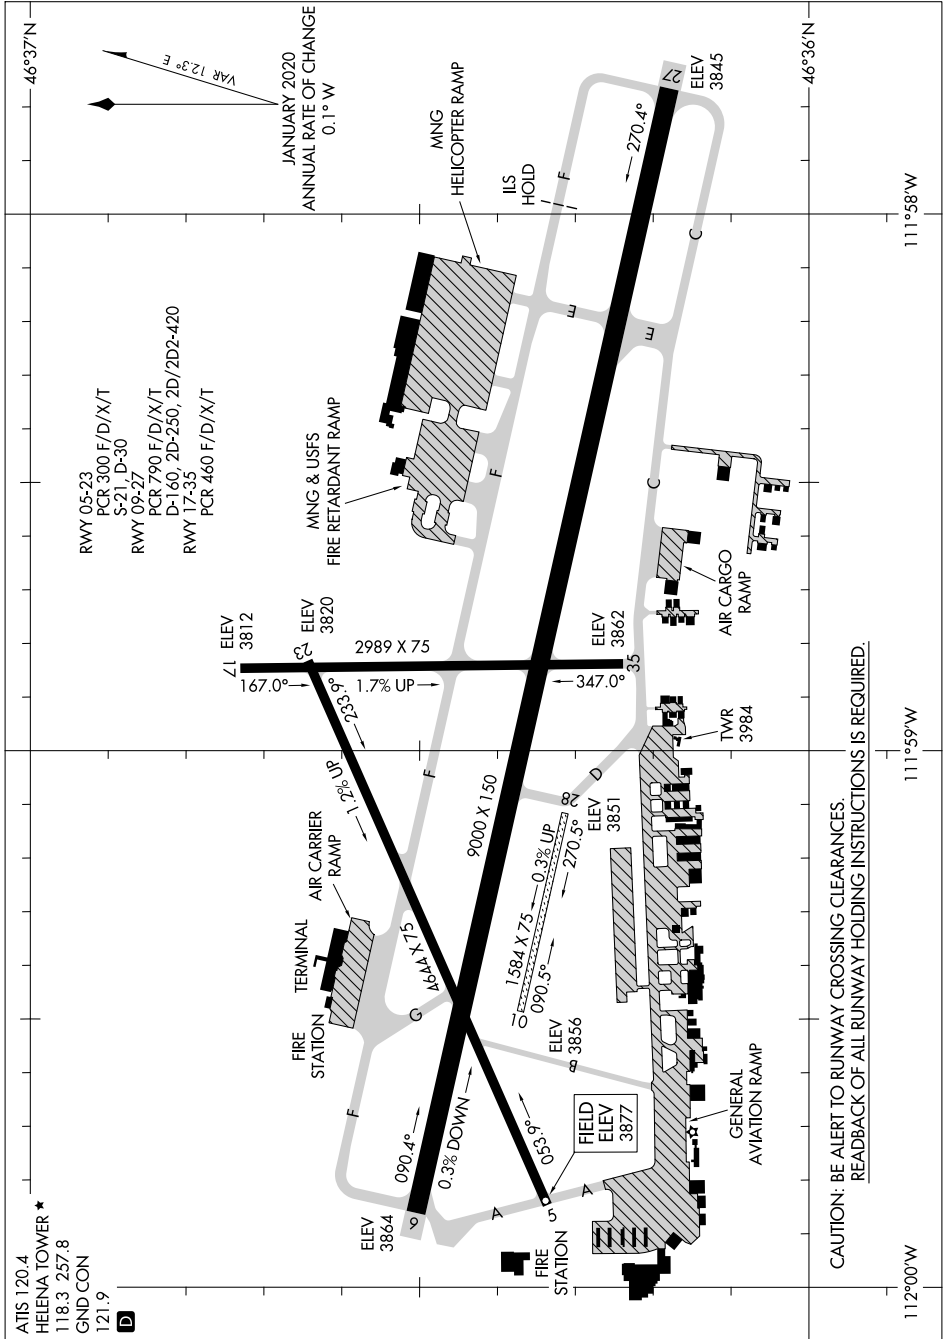

# AIRPORT DIAGRAM

AL-192 (FAA)

HELENA RGNL (HLN)  
HELENA, MONTANA

NW-1, 11 JUL 2024 to 08 AUG 2024

111°58'W

111°56'W

112°00'W

CAUTION: BE ALERT TO RUNWAY CROSSING CLEARANCES.  
READBACK OF ALL RUNWAY HOLDING INSTRUCTIONS IS REQUIRED.

NW-1, 11 JUL 2024 to 08 AUG 2024

# AIRPORT DIAGRAM

HELENA, MONTANA  
HELENA RGNL (HLN)