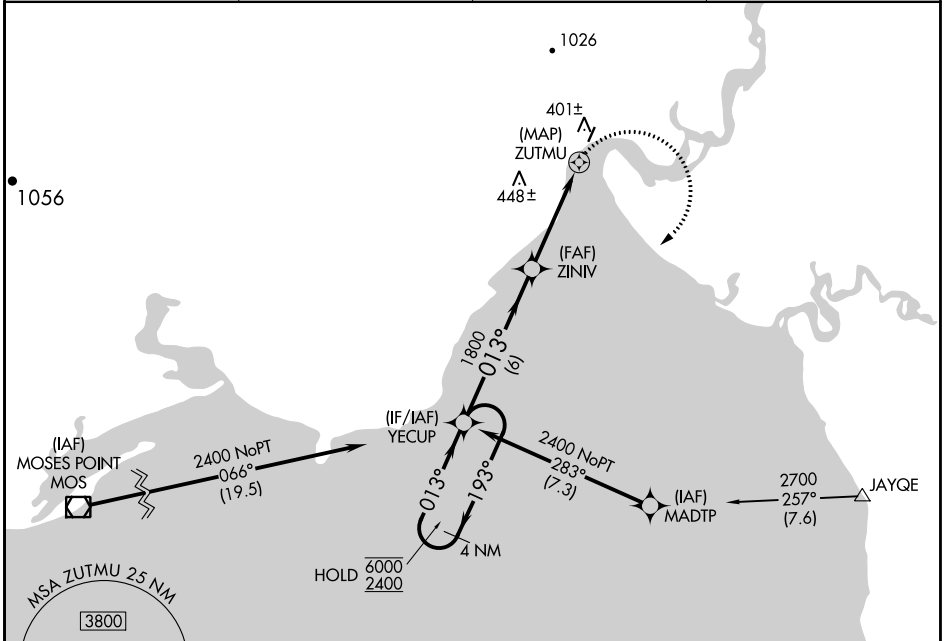

WAAS CH 77843	APP CRS 013°	Rwy Idg TDZE Apt Elev	3002 162 162
W01A			

RNAV (GPS) RWY 1

KOYUK ALFRED ADAMS (KKA)(PAKK)

RNP APCH - GPS.		MISSED APPROACH: Climbing right turn to 2400 direct YECUP and hold.	
NA Circling NA west of Rwy 01-19.			
AWOS-3P 134,95	ANCHORAGE CENTER 135.7 335,5	NOME RADIO 122,35	CTAF 122.80

CATEGORY	A	B	C	D
LP MDA	540-1 378 (400-1)			NA
LNAV MDA	660-1	498 (500-1)	660-1 ³ / ₈ 498 (500-1 ³ / ₈)	NA
CIRCLING	660-1 498 (500-1)	900-1 738 (800-1)	1500-3 1338 (1400-3)	NA

AK, 16 MAY 2024 to 11 JUL 2024

AK, 16 MAY 2024 to 11 JUL 2024