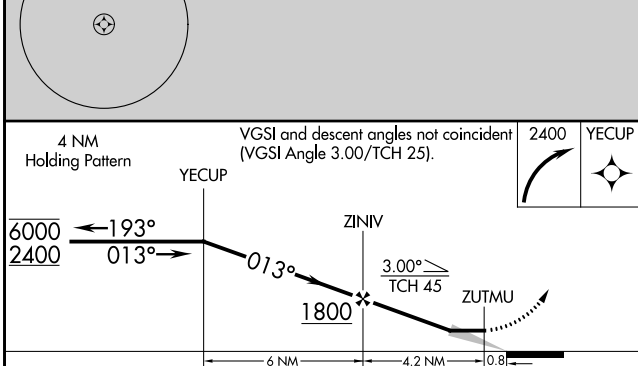

WAAS CH 77843	APP CRS 013°	Rwy Idg TDZE Apt Elev	3002 162 162
W01A			

RNAV (GPS) RWY 1

KOYUK ALFRED ADAMS (KKA)(PAKK)

RNP APCH - GPS.		MISSED APPROACH: Climbing right turn to 2400 direct YECUP and hold.	
NA Circling NA west of Rwy 01-19.			
AWOS-3P 134,95	ANCHORAGE CENTER 135.7 335,5	NOME RADIO 122,35	CTAF 122.80