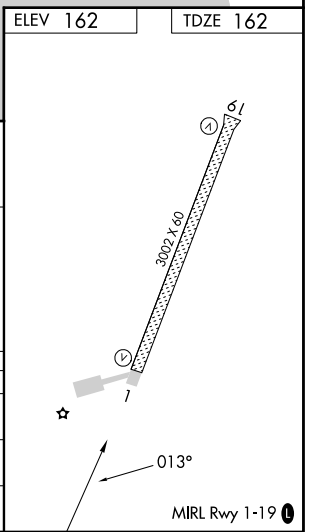

WAAS CH 77843	APP CRS 013°	Rwy Idg TDZE Apt Elev	3002 162 162
W01A			

RNAV (GPS) RWY 1

KOYUK ALFRED ADAMS (KKA)(PAKK)

RNP APCH - GPS.		MISSED APPROACH: Climbing right turn to 2400 direct YECUP and hold.	
NA Circling NA west of Rwy 01-19.			
AWOS-3P 134,95	ANCHORAGE CENTER 135.7 335,5	NOME RADIO 122,35	CTAF 122.80