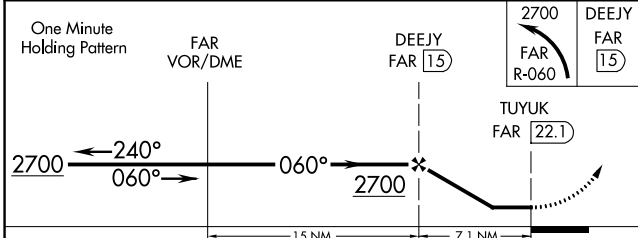

VOR/DME FAR 116.2 Chan 109	APP CRS 060°	Rwy Idg TDZE Apt Elev N/A N/A 1210
--	------------------------	--

VOR/DME-A

HAWLEY MUNI (04Y)

<p>▼ Use Fargo, ND altimeter setting.</p> <p>▲ NA</p>	<p>MISSED APPROACH: Climbing left turn to 2700 via FAR VOR/DME R-060 to DEEJY/15 DME and hold.</p>
<p>FARGO APP CON 120.4 377.15</p>	<p>UNICOM 122.8 (CTAF)</p>

NC-1, 13 JUN 2024 to 11 JUL 2024

NC-1, 13 JUN 2024 to 11 JUL 2024

CATEGORY	A	B	C	D
CIRCLING	1760-1 550 (600-1)	1760-1¼ 550 (600-1¼)	1980-2¼ 770 (800-2¼)	NA