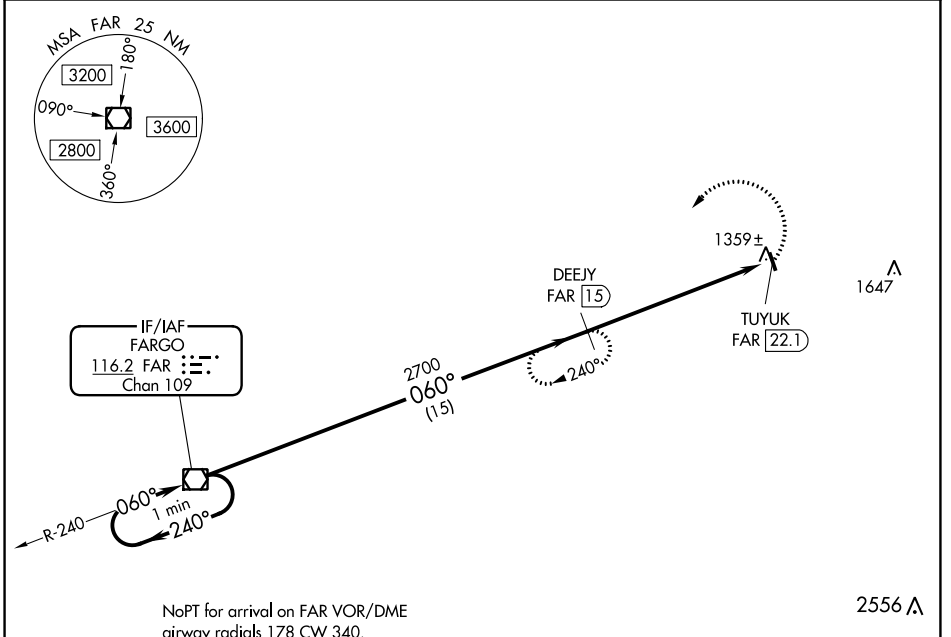

VOR/DME FAR 116.2 Chan 109	APP CRS 060°	Rwy Idg TDZE Apt Elev N/A N/A 1210
--	------------------------	--

VOR/DME-A

HAWLEY MUNI (04Y)

<p>▼ Use Fargo, ND altimeter setting.</p> <p>▲ NA</p>	<p>MISSED APPROACH: Climbing left turn to 2700 via FAR VOR/DME R-060 to DEEJY/15 DME and hold.</p>
<p>FARGO APP CON 120.4 377.15</p>	<p>UNICOM 122.8 (CTAF)</p>

NC-1, 13 JUN 2024 to 11 JUL 2024

NC-1, 13 JUN 2024 to 11 JUL 2024

CATEGORY	A	B	C	D
CIRCLING	1760-1 550 (600-1)	1760-1¼ 550 (600-1¼)	1980-2¼ 770 (800-2¼)	NA