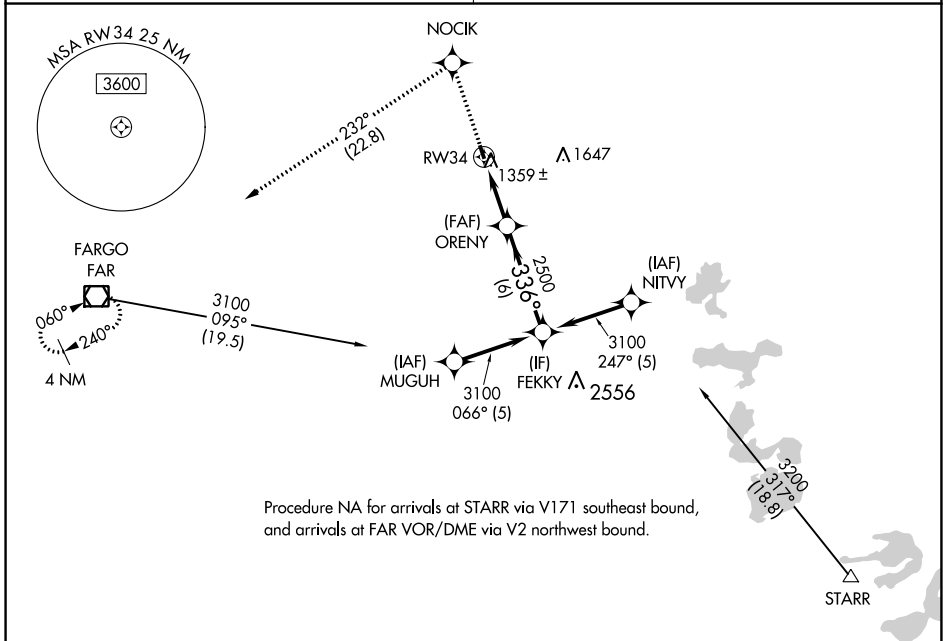

APP CRS 336°	Rwy Idg TDZE Apt Elev	3398 1207 1210
------------------------	-----------------------------	---

RNAV (GPS) RWY 34

HAWLEY MUNI (Ø4Y)

<p>NA</p> <p>DME/DME RNP-0.3 NA. Use Fargo, ND allimeter setting.</p>	<p>MISSED APPROACH: Climb to 2700 direct NOCIK and left turn via 232° track to FAR VOR/DME and hold.</p>
<p>FARGO APP CON 120.4 377.15</p>	<p>UNICOM 122.8 (CTAF)</p>

NC-1, 13 JUN 2024 to 11 JUL 2024

NC-1, 13 JUN 2024 to 11 JUL 2024

2700	NOCIK	232° tr	FAR	
CATEGORY	A	B	C	D
LNVA MDA	1700-1	493 (500-1)	1700-1¼ 493 (500-1¼)	NA
CIRCLING	1760-1	550 (600-1)	1980-2¼ 770 (800-2¼)	NA