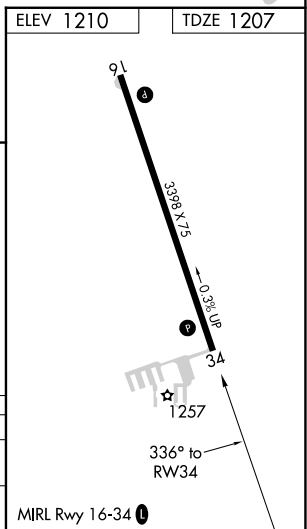

APP CRS 336°	Rwy Idg TDZE Apt Elev	3398 1207 1210
------------------------	-----------------------------	---

RNAV (GPS) RWY 34

HAWLEY MUNI (Ø4Y)

<p>NA</p> <p>DME/DME RNP-0.3 NA. Use Fargo, ND allimeter setting.</p>	<p>MISSED APPROACH: Climb to 2700 direct NOCIK and left turn via 232° track to FAR VOR/DME and hold.</p>
<p>FARGO APP CON 120.4 377.15</p>	<p>UNICOM 122.8 (CTAF)</p>

NC-1, 13 JUN 2024 to 11 JUL 2024

NC-1, 13 JUN 2024 to 11 JUL 2024

2700	NOCIK	232° tr	FAR	
CATEGORY	A	B	C	D
LNVA MDA	1700-1	493 (500-1)	1700-1¼ 493 (500-1¼)	NA
CIRCLING	1760-1	550 (600-1)	1980-2¼ 770 (800-2¼)	NA