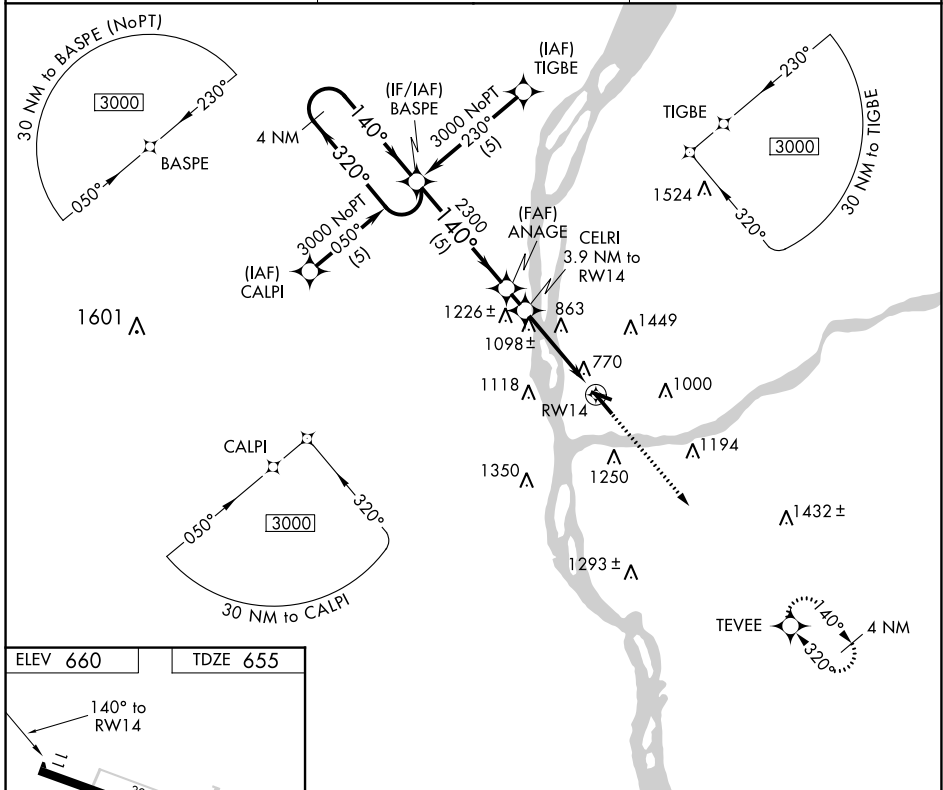

APP CRS 140°	Rwy Idg 5000
	TDZE 655
	Apt Elev 660

RNAV (GPS) RWY 14

PRAIRIE DU CHIEN MUNI (PDC)

<p>▽ DME/DME RNP-0.3 NA. Night Landing: Rwy 11, 32</p> <p>▲ NA. Helicopter visibility reduction below 3/4 SM NA.</p>	<p>MISSED APPROACH: Climb to 3000 direct TEVEE and hold.</p>
--	--

<p>AWOS-3 119.925</p>	<p>CHICAGO CENTER 133.95 281.4</p>	<p>UNICOM 122.8 (CTAF) 0</p>
----------------------------------	---	---

CATEGORY	A	B	C	D
LNAV MDA	1360-1	705 (700-1)	1360-2	705 (700-2)
CIRCLING	1580-1 1/4 920 (1000-1 1/4)	1760-1 1/2 1100 (1100-1 1/2)	1800-3	1140 (1200-3)

EC-3, 13 JUN 2024 to 11 JUL 2024

EC-3, 13 JUN 2024 to 11 JUL 2024