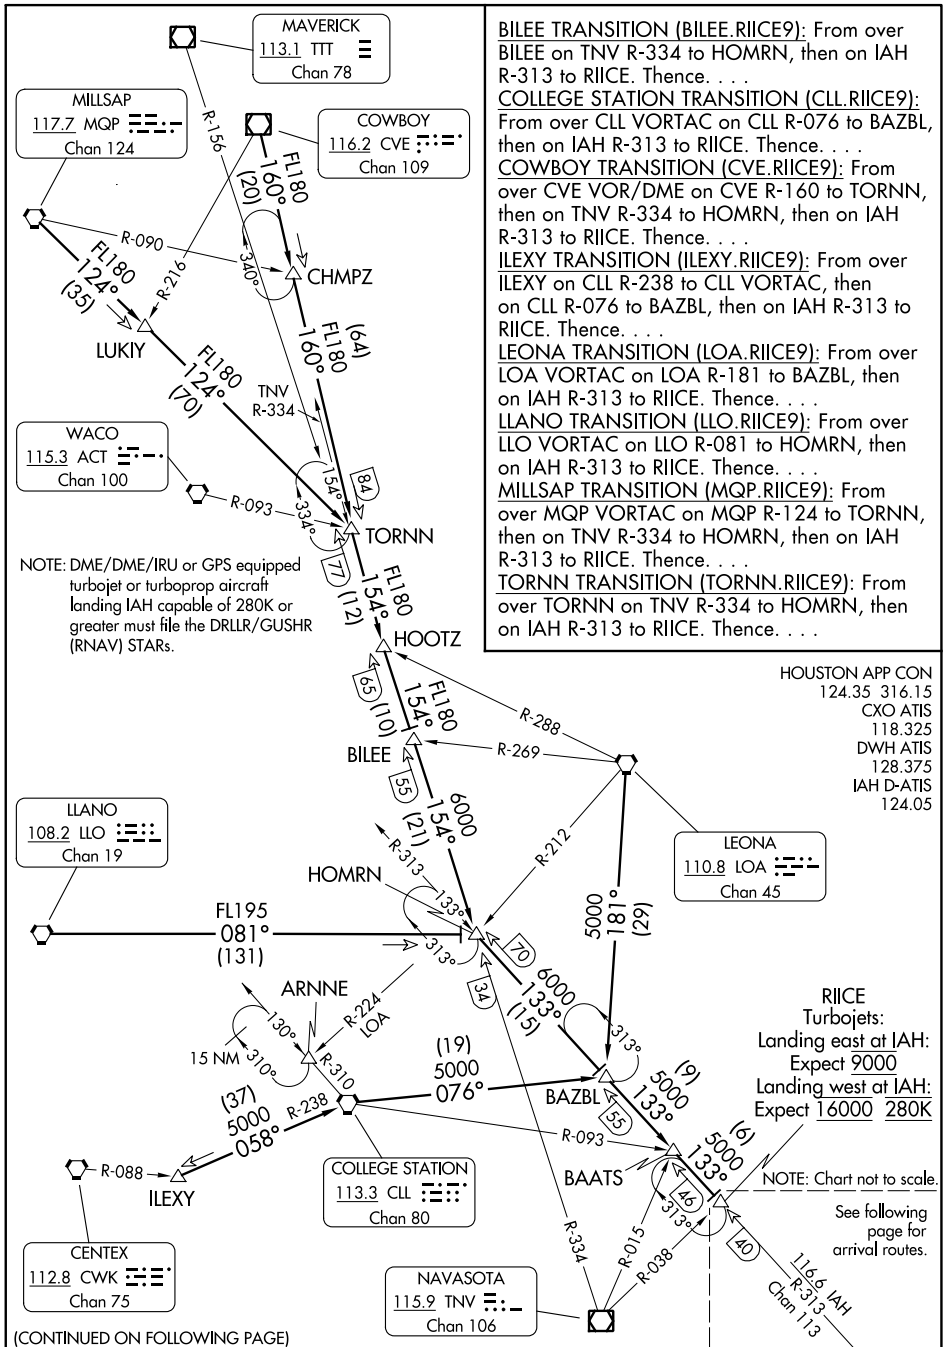

RIICE NINE ARRIVAL

Transition Routes

HOUSTON, TEXAS

BILEE TRANSITION (BILEE.RIICE9): From over BILEE on TNV R-334 to HOMRN, then on IAH R-313 to RIICE. Thence. . . .

COLLEGE STATION TRANSITION (CLL.RIICE9): From over CLL VORTAC on CLL R-076 to BAZBL, then on IAH R-313 to RIICE. Thence. . . .

COWBOY TRANSITION (CVE.RIICE9): From over CVE VOR/DME on CVE R-160 to TORNN, then on TNV R-334 to HOMRN, then on IAH R-313 to RIICE. Thence. . . .

ILEXY TRANSITION (ILEXY.RIICE9): From over ILEXY on CLL R-238 to CLL VORTAC, then on CLL R-076 to BAZBL, then on IAH R-313 to RIICE. Thence. . . .

LEONA TRANSITION (LOA.RIICE9): From over LOA VORTAC on LOA R-181 to BAZBL, then on IAH R-313 to RIICE. Thence. . . .

LLANO TRANSITION (LLO.RIICE9): From over LLO VORTAC on LLO R-081 to HOMRN, then on IAH R-313 to RIICE. Thence. . . .

SC-5, 13 JUN 2024 to 11 JUL 2024

SC-5, 13 JUN 2024 to 11 JUL 2024

RIICE NINE ARRIVAL

Transition Routes

HOUSTON, TEXAS

(CONTINUED ON FOLLOWING PAGE)