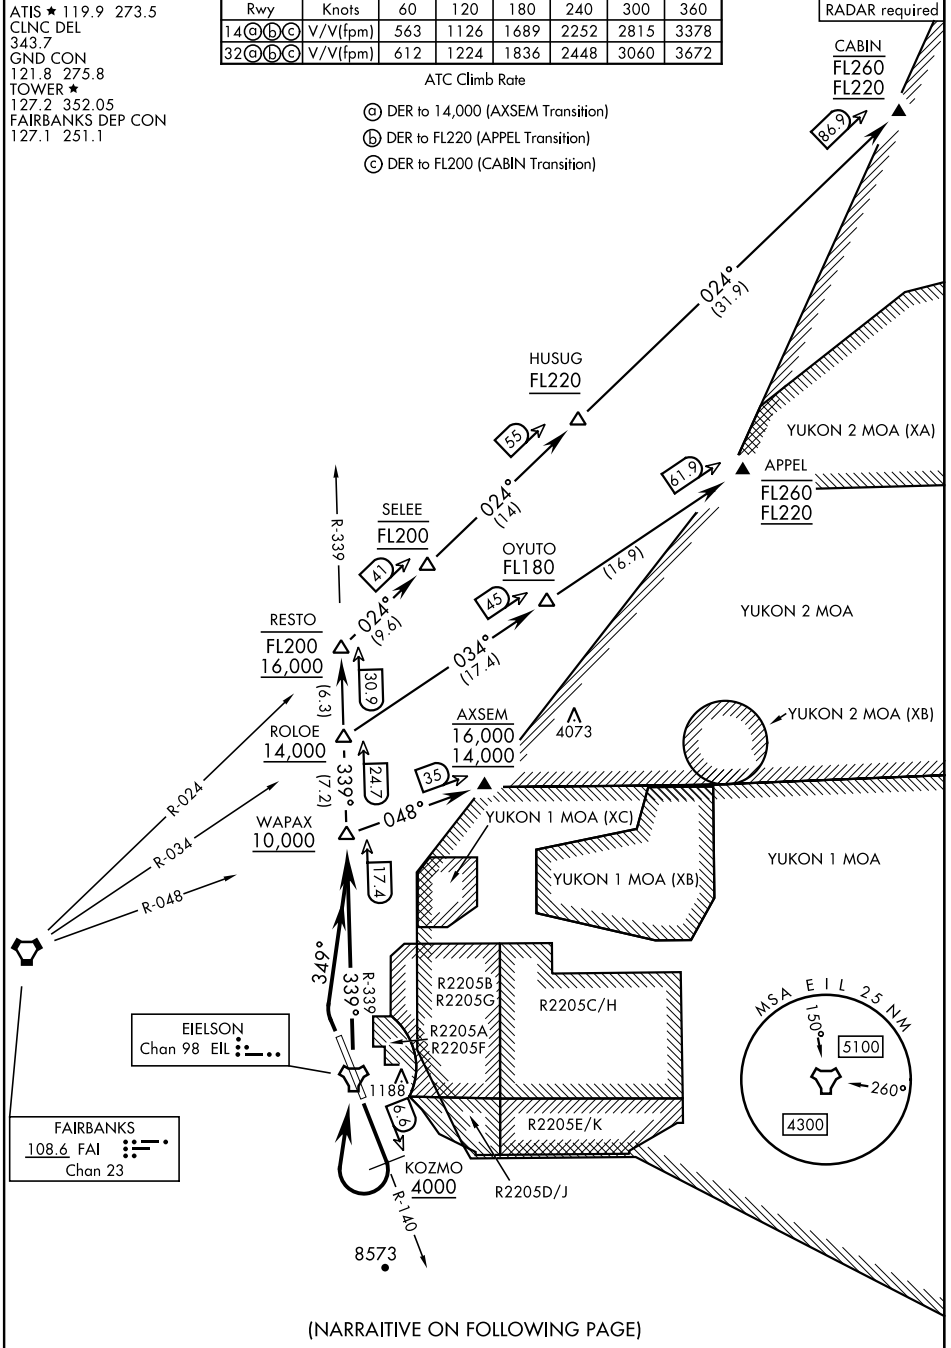

# WAPAX FOUR DEPARTURE (WAPAX4•WAPAX)

AL-1729 [USAF]

EIELSON AFB (PAEI)

FAIRBANKS, ALASKA

ATIS ★ 119.9 273.5  
 CLNC DEL 343.7  
 GND CON 121.8 275.8  
 TOWER ★ 127.2 352.05  
 FAIRBANKS DEP CON 127.1 251.1

Rwy	Knots	60	120	180	240	300	360
14 (C) (B) (C)	V/V (fpm)	563	1126	1689	2252	2815	3378
32 (C) (B) (C)	V/V (fpm)	612	1224	1836	2448	3060	3672

CABIN  
 FL260  
 FL220

### ATC Climb Rate

- ⊙ DER to 14,000 (AXSEM Transition)
- Ⓟ DER to FL220 (APPEL Transition)
- Ⓞ DER to FL200 (CABIN Transition)

AK, 16 MAY 2024 to 11 JUL 2024

AK, 16 MAY 2024 to 11 JUL 2024

# WAPAX FOUR DEPARTURE (WAPAX4•WAPAX)

Orig 20APR23

FAIRBANKS, ALASKA

EIELSON AFB (PAEI)