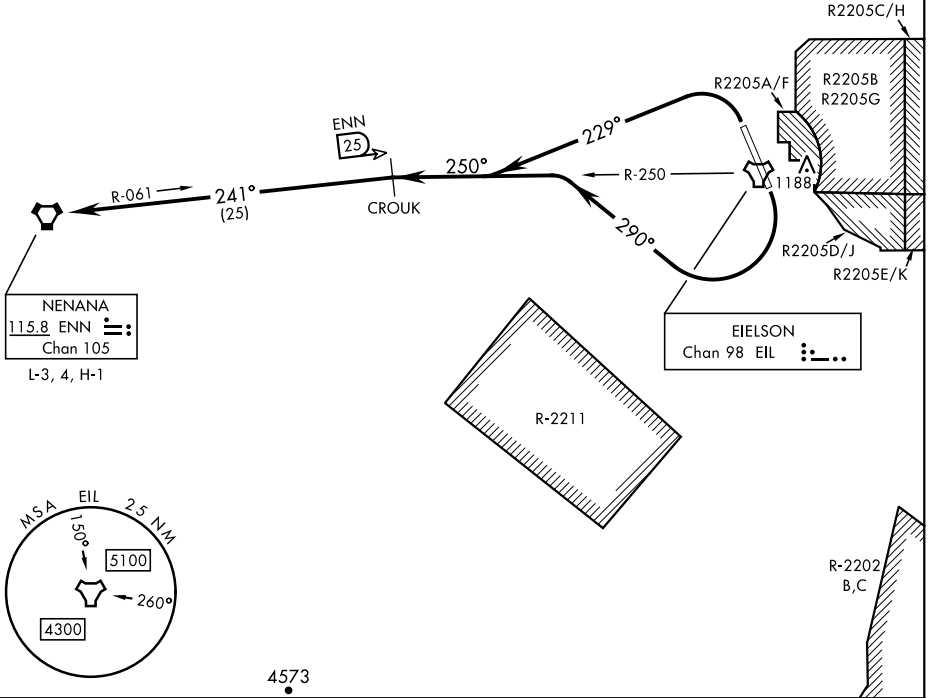

NENANA SIX DEPARTURE (NENNA6•ENN)

ATIS ★ 119.9 273.5
 CLNC DEL 343.7
 GND CON 121.8 275.8
 TOWER ★ 127.2 352.05
 FAIRBANKS DEP CON 127.1 251.1

AL-1729 [USAF]

CAUTION: Mountainous terrain
 East of Eielson AFB and South
 of departure route.

AK, 16 MAY 2024 to 11 JUL 2024

AK, 16 MAY 2024 to 11 JUL 2024

DEPARTURE ROUTE DESCRIPTION

TAKEOFF RWY 14: Turn right heading 290° to intercept EIL TACAN R-250 outbound to CROUK and climb to assigned altitude, thence...

TAKEOFF RWY 32: Turn left heading 229° to intercept EIL TACAN R-250 outbound to CROUK and climb to assigned altitude, thence...

...intercept ENN VORTAC R-061 inbound to NENANA then via assigned route.

NENANA SIX DEPARTURE (NENNA6•ENN)