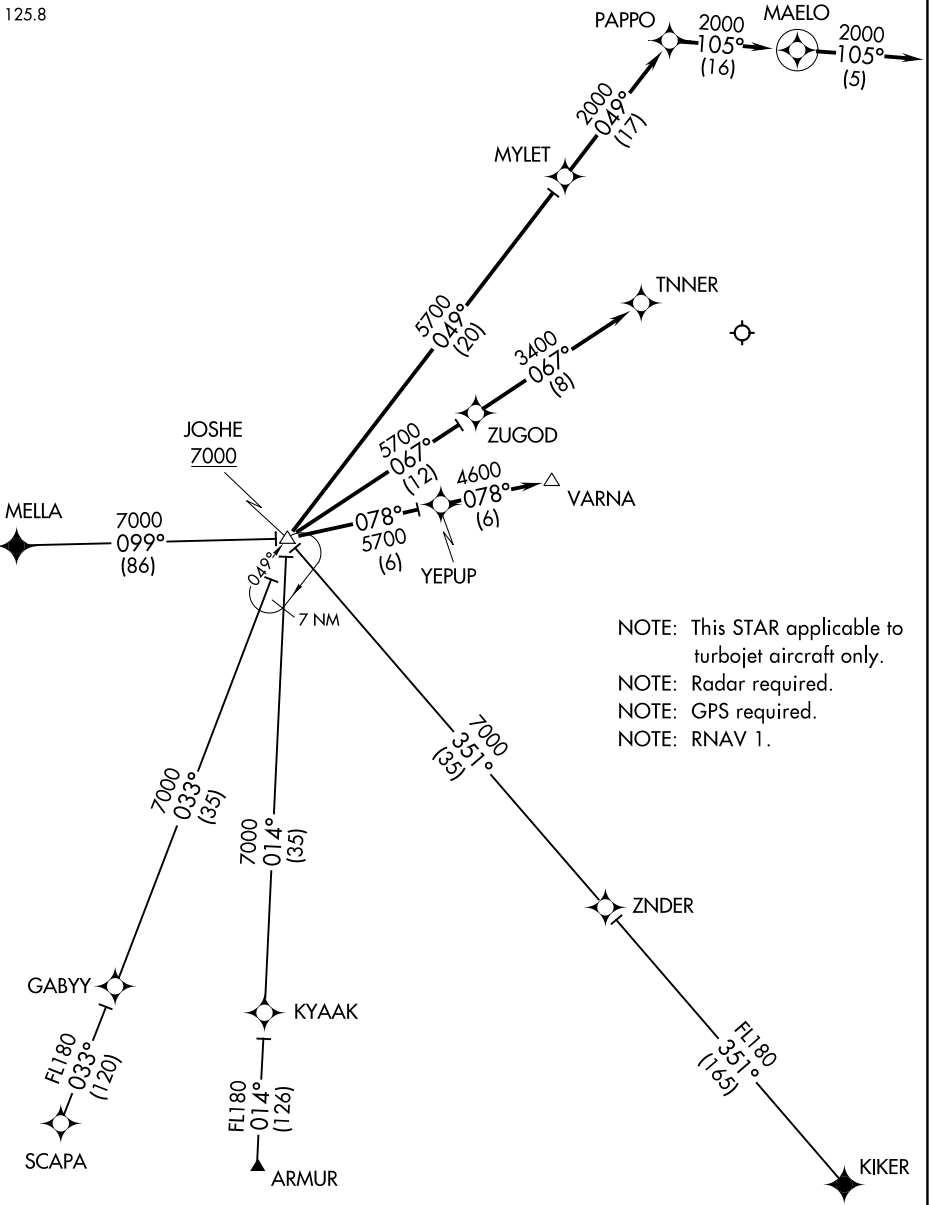

(JOSHE.JOSHE3) 19339

AL-784 (FAA)

LUIS MUNOZ MARIN INTL  
SAN JUAN, PUERTO RICO

# JOSHE THREE ARRIVAL (RNAV)

SAN JUAN APP CON  
119.4 269.2 (WEST & SW)  
120.9 290.2 (NORTH & EAST)  
D-ATIS  
125.8

NOTE: This STAR applicable to turbojet aircraft only.  
 NOTE: Radar required.  
 NOTE: GPS required.  
 NOTE: RNAV 1.

SE-3, 13 JUN 2024 to 11 JUL 2024

SE-3, 13 JUN 2024 to 11 JUL 2024

NOTE: Chart not to scale.

(NARRATIVE ON FOLLOWING PAGE)

# JOSHE THREE ARRIVAL (RNAV)

(JOSHE.JOSHE3) 18NOV10

SAN JUAN, PUERTO RICO  
LUIS MUNOZ MARIN INTL