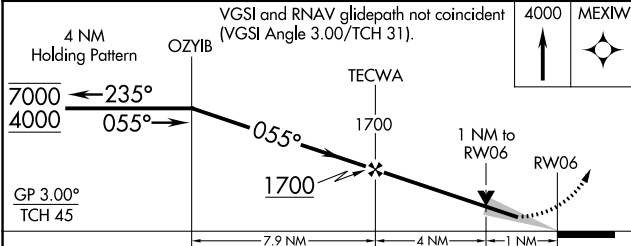

WAAS CH 50542 W06A	APP CRS 055°	Rwy Idg TDZE Apt Elev	4494 45 45

RNAV (GPS) RWY 6

WAINWRIGHT (AWI) (PAWI)

RNP APCH - GPS.	MISSED APPROACH: Climb to 4000 direct MEXIW and hold, continue climb-in-hold to 4000.
For uncompensated Baro-VNAV systems, LNAV/VNAV NA below -20°C or above 54°C.	

ASOS-3 132.25	ANCHORAGE CENTER 135.3 239.25	BARROW RADIO 122.5	CTAF 122.8

AK, 16 MAY 2024 to 11 JUL 2024

AK, 16 MAY 2024 to 11 JUL 2024

ELEV 45	TDZE 45

CATEGORY	A	B	C	D
LPV DA		295-1	250 (300-1)	
LNAV/VNAV DA		316-1	271 (300-1)	
LNAV MDA		400-1	355 (400-1)	
CIRCLING	460-1 415 (500-1)	500-1 455 (500-1)	500-1½ 455 (500-1½)	600-2 555 (600-2)