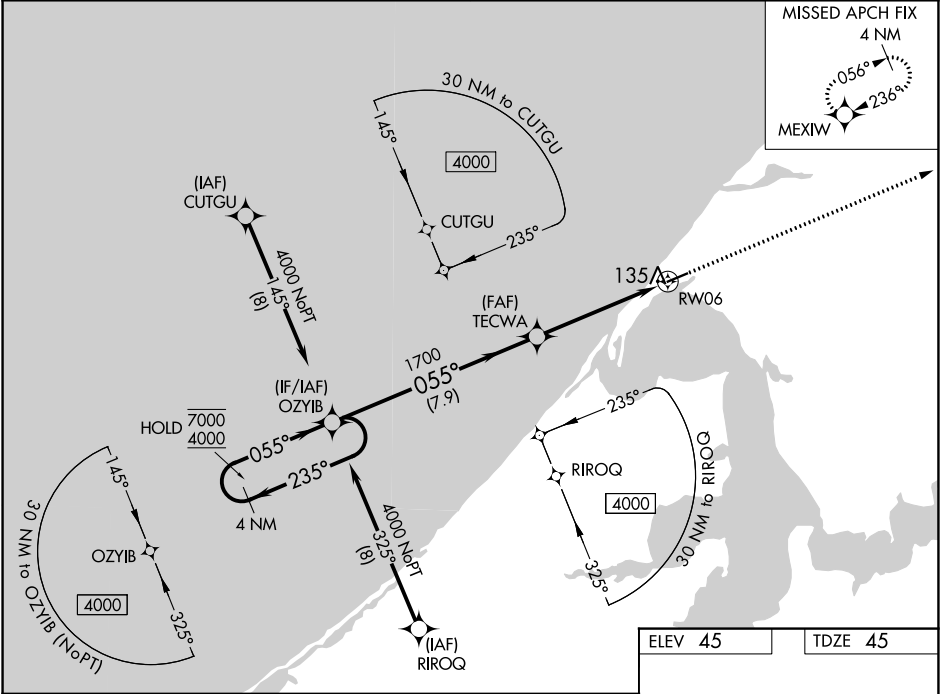

WAAS CH 50542 W06A	APP CRS 055°	Rwy Idg TDZE Apt Elev	4494 45 45
--	------------------------	-----------------------------	---------------------------------------

RNAV (GPS) RWY 6

WAINWRIGHT (AWI) (PAWI)

RNP APCH - GPS.	MISSED APPROACH: Climb to 4000 direct MEXIW and hold, continue climb-in-hold to 4000.
For uncompensated Baro-VNAV systems, LNAV/VNAV NA below -20°C or above 54°C.	

ASOS-3 132.25	ANCHORAGE CENTER 135.3 239.25	BARROW RADIO 122.5	CTAF 122.8
-------------------------	---	------------------------------	----------------------

AK, 16 MAY 2024 to 11 JUL 2024

AK, 16 MAY 2024 to 11 JUL 2024

ELEV 45	TDZE 45
---------	---------

CATEGORY	A	B	C	D
LPV DA		295-1	250 (300-1)	
LNAV/VNAV DA		316-1	271 (300-1)	
LNAV MDA		400-1	355 (400-1)	
CIRCLING	460-1 415 (500-1)	500-1 455 (500-1)	500-1½ 455 (500-1½)	600-2 555 (600-2)