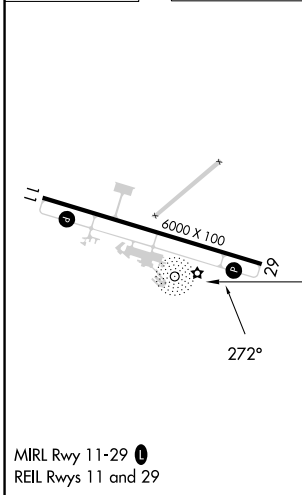

CATEGORY	COPTER
H-29	860-3/4 552 (600-3/4)

SE-4, 16 MAY 2024 to 13 JUN 2024

SE-4, 16 MAY 2024 to 13 JUN 2024