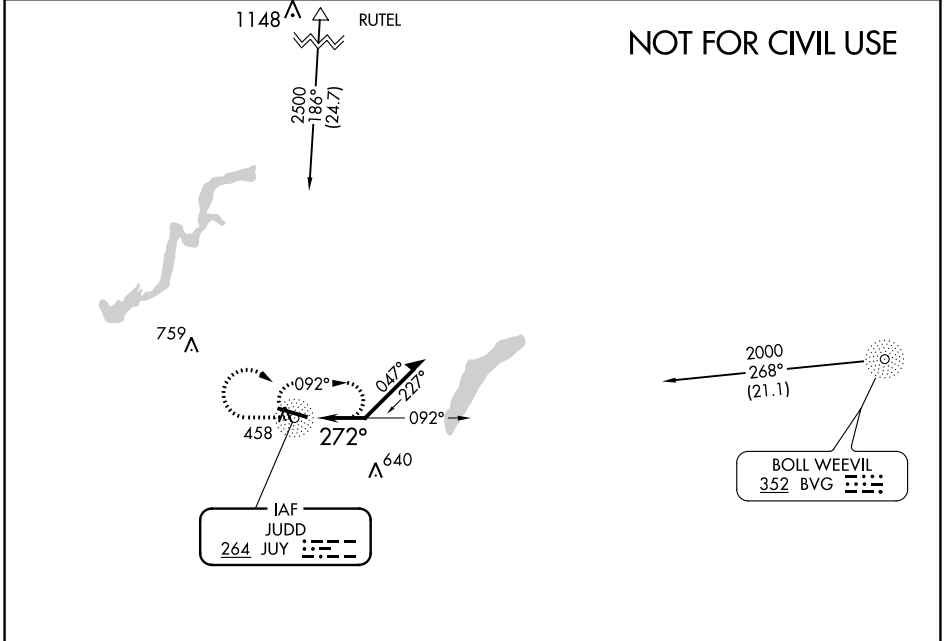

NDB	JUY	Rwy Idg	<b>6000</b>
<b>264</b>	APP CRS	TDZE	<b>308</b>
	<b>272°</b>	Apt Elev	<b>310</b>

# COPTER NDB RWY 29

SOUTH ALABAMA RGNL AT BILL BENTON FLD (79J)

**⚠** When local altimeter setting not received, use Cairns AAF (Fort Novosel) altimeter setting and increase all MDA 100 feet.

MISSED APPROACH: Climb to 1200 then climbing right turn to 2000 direct JUY NDB and hold.

ASOS <b>134.875</b>	CAIRNS APP CON ★ <b>133.45 239.275</b>	UNICOM <b>122.8 (CTAF) 0</b>
------------------------	---	---------------------------------

ELEV	310	TDZE	308
------	-----	------	-----

CATEGORY	COPTER
H-29	860-3/4 552 (600-3/4)

SE-4, 16 MAY 2024 to 13 JUN 2024

SE-4, 16 MAY 2024 to 13 JUN 2024