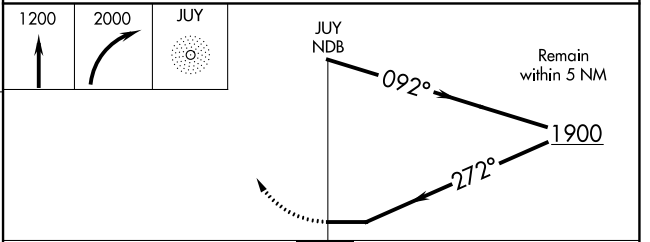

CATEGORY	COPTER
H-29	860-3/4 552 (600-3/4)

SE-4, 16 MAY 2024 to 13 JUN 2024

SE-4, 16 MAY 2024 to 13 JUN 2024