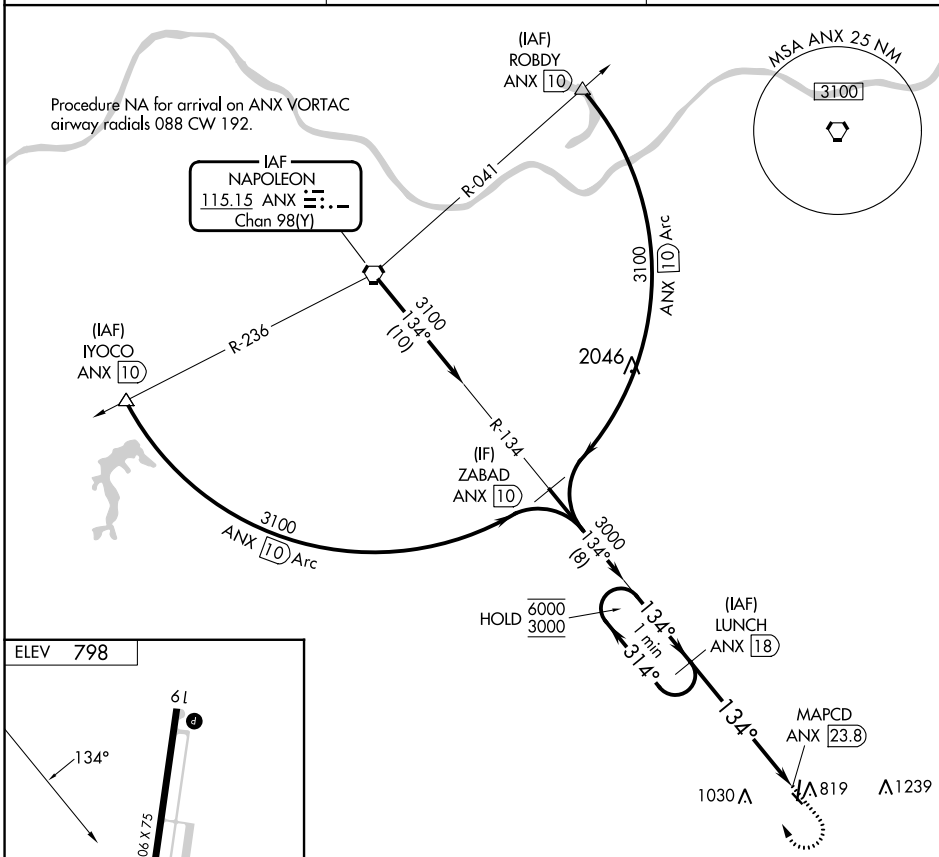

VORTAC ANX 115.15 Chan 98(Y)	APP CRS 134°	Rwy Idg TDZE Apt Elev N/A N/A 798
--	------------------------	---

VOR-A
SKYHAVEN (RCM)

DME required.	MISSED APPROACH: Climb to 1900 then climbing right turn to 3100 on ANX VORTAC R-134 to LUNCH/18 DME and hold, continue climb-in-hold to 3100.
∇ ▲	Circling Rwy 32 NA at night.

AWOS-3PT 119.575	WHITEMAN APP CON * 127.45 284.0	UNICOM 123.0 (CTAF) 0
----------------------------	---	---------------------------------

CATEGORY	A	B	C	D
C CIRCLING	1340-1	542 (600-1)	1380-1½ 582 (600-1½)	NA

NC-3, 16 MAY 2024 to 13 JUN 2024

NC-3, 16 MAY 2024 to 13 JUN 2024