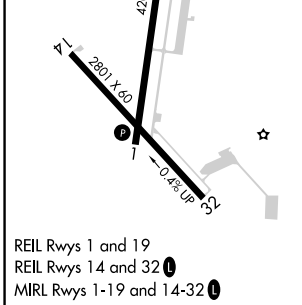

VORTAC ANX 115.15 Chan 98(Y)	APP CRS 134°	Rwy Idg TDZE Apt Elev N/A N/A 798

VOR-A
SKYHAVEN (RCM)

DME required.	MISSED APPROACH: Climb to 1900 then climbing right turn to 3100 on ANX VORTAC R-134 to LUNCH/18 DME and hold, continue climb-in-hold to 3100.
∇ ▲	Circling Rwy 32 NA at night.

AWOS-3PT 119.575	WHITEMAN APP CON * 127.45 284.0	UNICOM 123.0 (CTAF) 0

CATEGORY	A	B	C	D
C CIRCLING	1340-1	542 (600-1)	1380-1½ 582 (600-1½)	NA

NC-3, 16 MAY 2024 to 13 JUN 2024

NC-3, 16 MAY 2024 to 13 JUN 2024