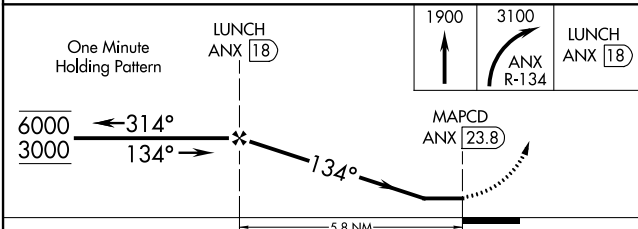

VORTAC ANX 115.15 Chan 98(Y)	APP CRS 134°	Rwy Idg TDZE Apt Elev N/A N/A 798

VOR-A
SKYHAVEN (RCM)

DME required.	MISSED APPROACH: Climb to 1900 then climbing right turn to 3100 on ANX VORTAC R-134 to LUNCH/18 DME and hold, continue climb-in-hold to 3100.
∇ ▲	Circling Rwy 32 NA at night.

AWOS-3PT 119.575	WHITEMAN APP CON * 127.45 284.0	UNICOM 123.0 (CTAF) 0

CATEGORY	A	B	C	D
C CIRCLING	1340-1	542 (600-1)	1380-1½ 582 (600-1½)	NA

NC-3, 16 MAY 2024 to 13 JUN 2024

NC-3, 16 MAY 2024 to 13 JUN 2024