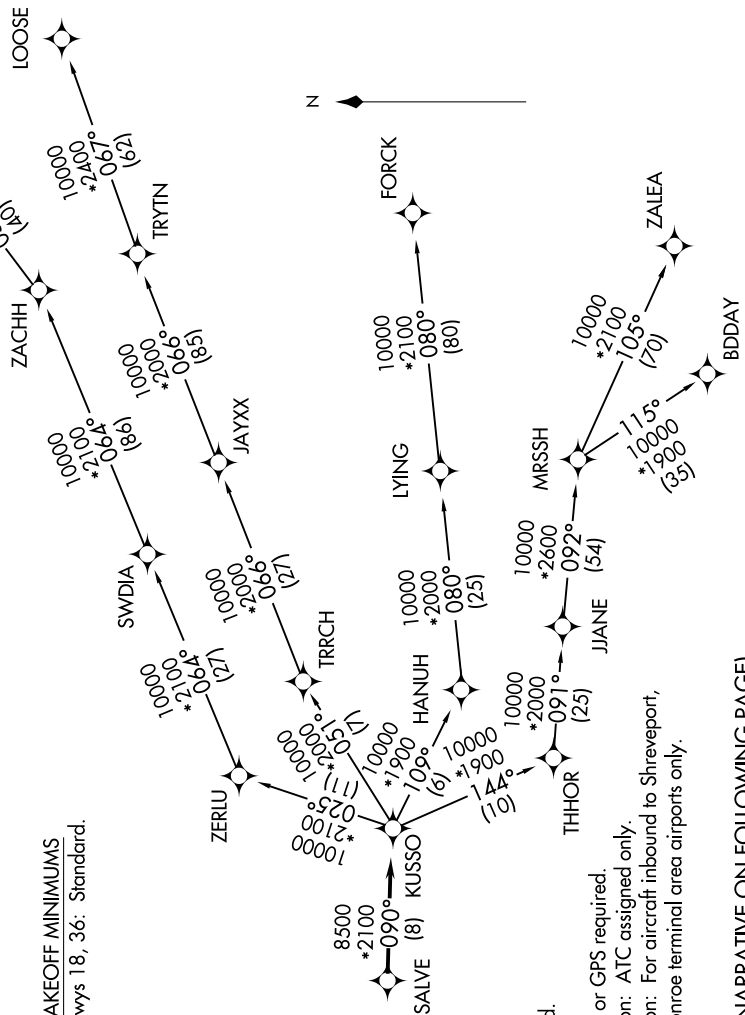

KUSSO ONE DEPARTURE (RNAV)

SC-2, 16 MAY 2024 to 13 JUN 2024

**TOP ALTITUDE:
ASSIGNED BY ATC**

CTAF
120.3
REGIONAL DEP CON
125.2 343.65

TAKEOFF MINIMUMS
Rwys 18, 36: Standard.

- NOTE: RADAR required.
- NOTE: RNAV 1.
- NOTE: DME/DME/IRU or GPS required.
- NOTE: BDDAY Transition: ATC assigned only.
- NOTE: MRSSH Transition: For aircraft inbound to Shreveport, Jackson and Monroe terminal area airports only.

(NARRATIVE ON FOLLOWING PAGE)

NOTE: Chart not to scale.

SC-2, 16 MAY 2024 to 13 JUN 2024