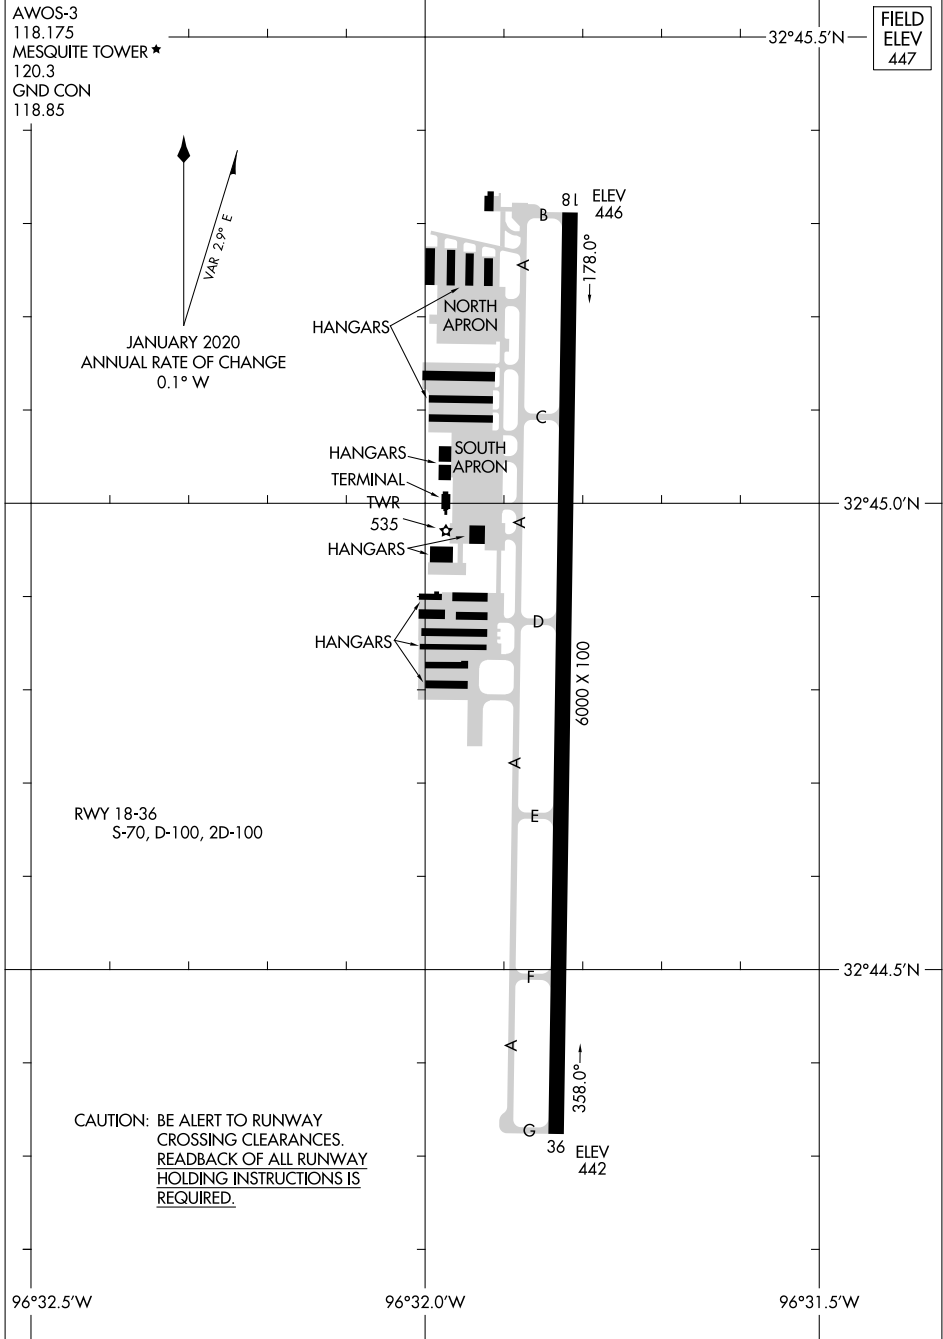

20086

# AIRPORT DIAGRAM

MESQUITE METRO (HQZ)  
MESQUITE, TEXAS

AL-6444 (FAA)

SC-2, 16 MAY 2024 to 13 JUN 2024

SC-2, 16 MAY 2024 to 13 JUN 2024

# AIRPORT DIAGRAM

20086

MESQUITE, TEXAS  
MESQUITE METRO (HQZ)