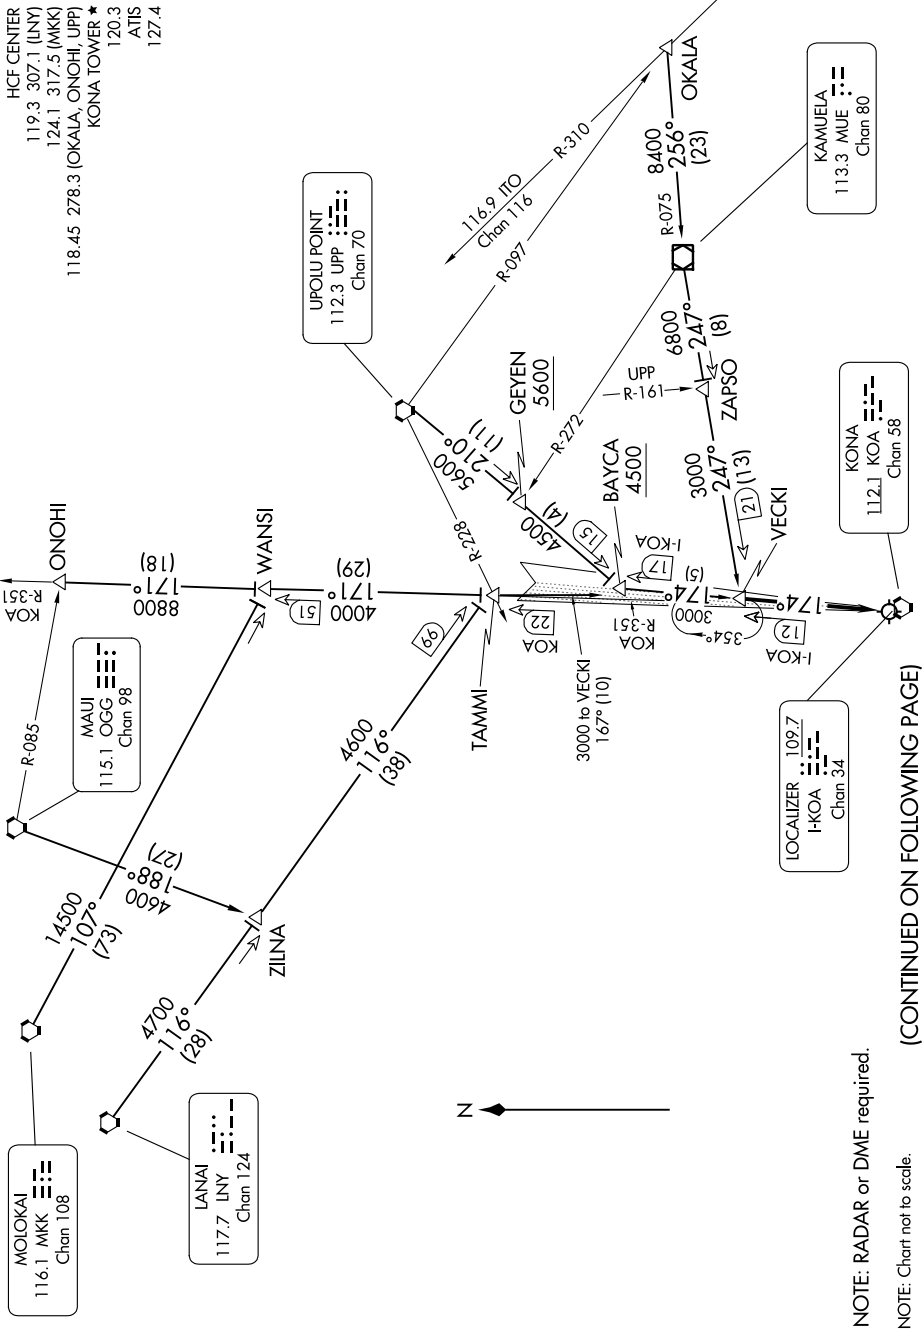

VECKI NINE ARRIVAL

HCF CENTER
 119.3 307.1 (UNY)
 124.1 317.5 (MKK)
 118.45 278.3 (OKALA, ONOHI, UPP)
 KONA TOWER ★
 120.3
 ATIS
 127.4

PAC, 16 MAY 2024 to 11 JUL 2024

(CONTINUED ON FOLLOWING PAGE)

NOTE: RADAR or DME required.
 NOTE: Chart not to scale.

PAC, 16 MAY 2024 to 11 JUL 2024