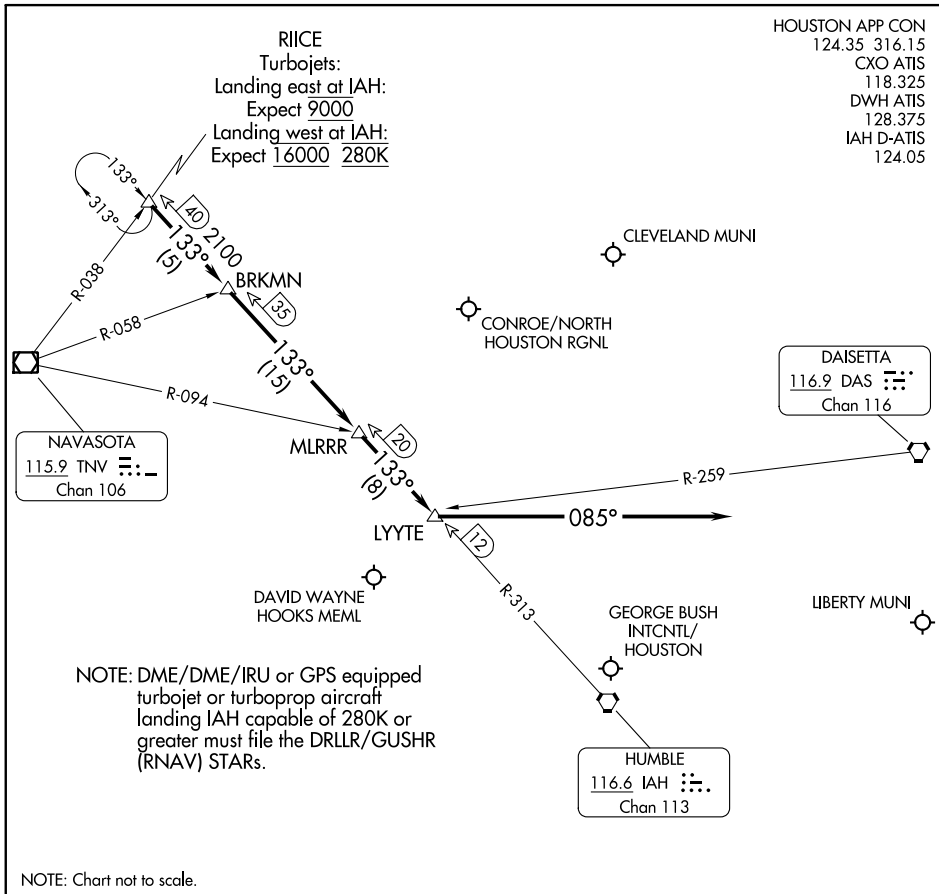

# RIICE NINE ARRIVAL

## Arrival Routes

HOUSTON, TEXAS

SC-5, 16 MAY 2024 to 13 JUN 2024

SC-5, 16 MAY 2024 to 13 JUN 2024

### ARRIVAL ROUTE DESCRIPTION

GEORGE BUSH INTCNTL/HOUSTON (IAH):

... From over RIICE on IAH R-313 to BRKMN, to MLRRR, to LYYTE.

LANDING RUNWAY 26L/R or 27:

... Fly heading 085° for vectors to final approach course.

LANDING ALL OTHER RUNWAYS:

... Expect vectors to final approach course at or prior to LYYTE.

FOR ALL OTHER AIRPORTS:

... From over RIICE on IAH R-313 to BRKMN, thence as depicted to LYYTE expect vectors to final approach course at or prior to LYYTE.