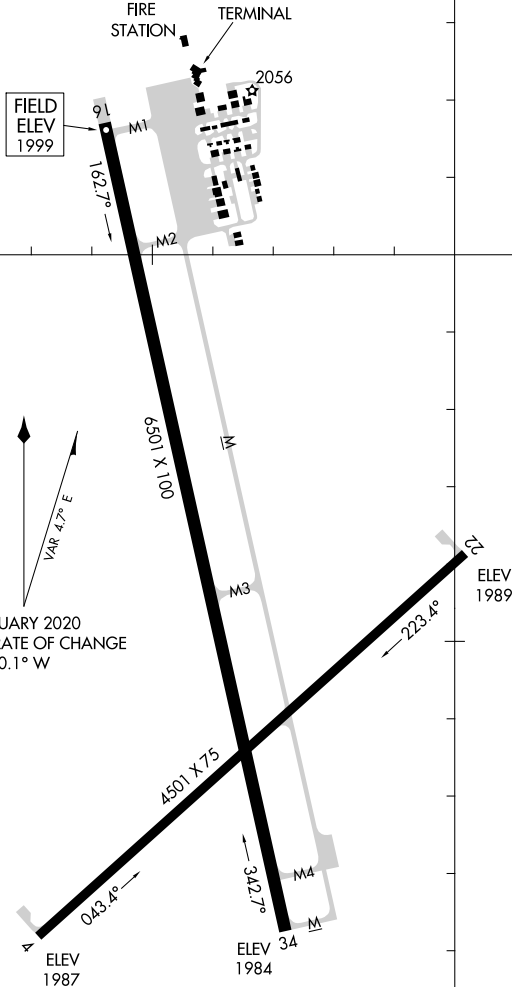

20086

AIRPORT DIAGRAM

AL-5440 (FAA)

HAYS RGNL (HYS)
HAYS, KANSAS

AWOS-3PT
125.525
CTAF/UNICOM
122.8

JANUARY 2020
ANNUAL RATE OF CHANGE
0.1° W

RWY 04-22
PCN 7 R/C/X/U
S-12.5, D-12.5
RWY 16-34
PCN 19 R/C/X/U
S-50, D-72, 2D-120

99°17'W

99°16'W

38°51'N

38°50'N

AIRPORT DIAGRAM

20086

HAYS, KANSAS
HAYS RGNL (HYS)

NC-2, 16 MAY 2024 to 13 JUN 2024

NC-2, 16 MAY 2024 to 13 JUN 2024