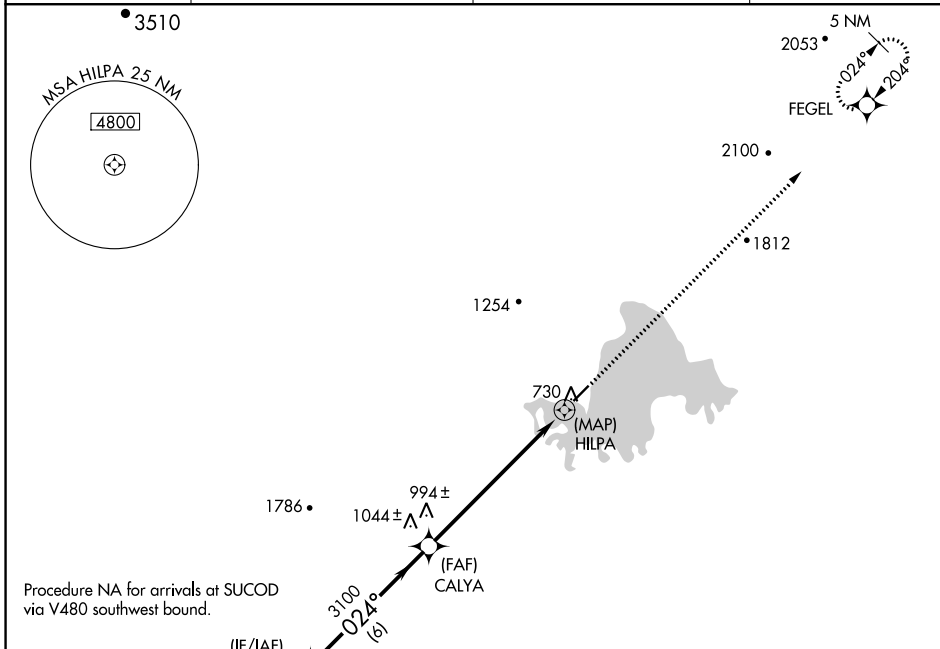

APP CRS 024°	Rwy Idg 4184 TDZE 682 Apt Elev 682
------------------------	---

RNAV (GPS) RWY 3

MINCHUMINA (MHM) (P.A.M.H)

<p>-37°C</p>	<p>DME/DME RNP-0.3 NA. Circling NA west of Rwy 3-21.</p>	<p>MISSED APPROACH: Climb to 4200 direct FEGEL and hold.</p>
---------------------	--	--

AWOS-3P 135.55	ANCHORAGE CENTER 120.9 319.2	FAIRBANKS RADIO 122.2	CTAF 122.9 0
--------------------------	--	---------------------------------	------------------------

ELEV 682	TDZE 682
----------	----------

CATEGORY	A	B	C	D
LNVA MDA	1360-1	678 (700-1)	1360-2	678 (700-2)
CIRCLING	1360-1	678 (700-1)	1460-2¼ 778 (800-2¼)	1460-2½ 778 (800-2½)

AK, 16 MAY 2024 to 11 JUL 2024

AK, 16 MAY 2024 to 11 JUL 2024