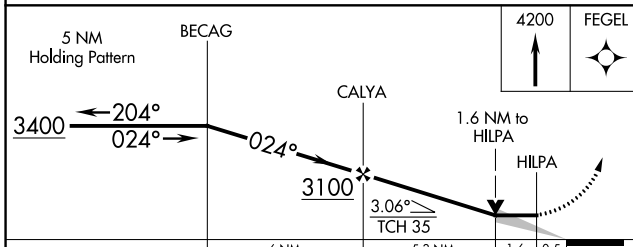

APP CRS 024°	Rwy Idg 4184 TDZE 682 Apt Elev 682
------------------------	---

RNAV (GPS) RWY 3

MINCHUMINA (MHM) (P.A.M.H)

<p>-37°C</p>	<p>DME/DME RNP-0.3 NA. Circling NA west of Rwy 3-21.</p>	<p>MISSED APPROACH: Climb to 4200 direct FEGEL and hold.</p>
---------------------	--	--

AWOS-3P 135.55	ANCHORAGE CENTER 120.9 319.2	FAIRBANKS RADIO 122.2	CTAF 122.9 0
--------------------------	--	---------------------------------	------------------------

ELEV 682	TDZE 682
----------	----------

CATEGORY	A	B	C	D
LNVA MDA	1360-1	678 (700-1)	1360-2	678 (700-2)
CIRCLING	1360-1	678 (700-1)	1460-2¼ 778 (800-2¼)	1460-2½ 778 (800-2½)

AK, 16 MAY 2024 to 11 JUL 2024

AK, 16 MAY 2024 to 11 JUL 2024