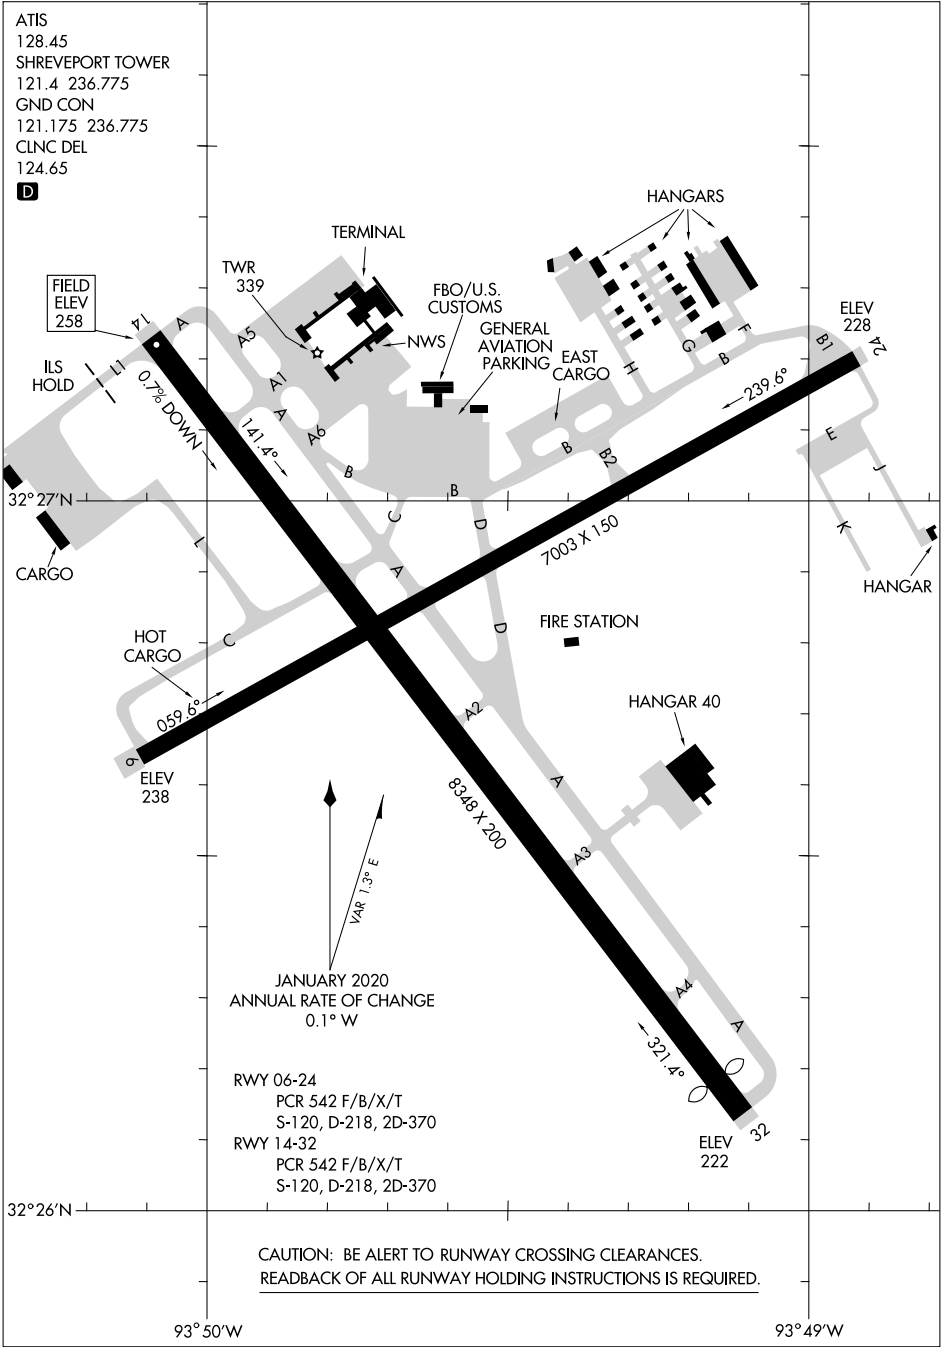

24137

# AIRPORT DIAGRAM

AL-884 (FAA)

SHREVEPORT RGNL (SHV)  
SHREVEPORT, LOUISIANA

ATIS  
 128.45  
 SHREVEPORT TOWER  
 121.4 236.775  
 GND CON  
 121.175 236.775  
 CLNC DEL  
 124.65

**D**

SC-4, 16 MAY 2024 to 13 JUN 2024

SC-4, 16 MAY 2024 to 13 JUN 2024

# AIRPORT DIAGRAM

24137

SHREVEPORT, LOUISIANA  
SHREVEPORT RGNL (SHV)