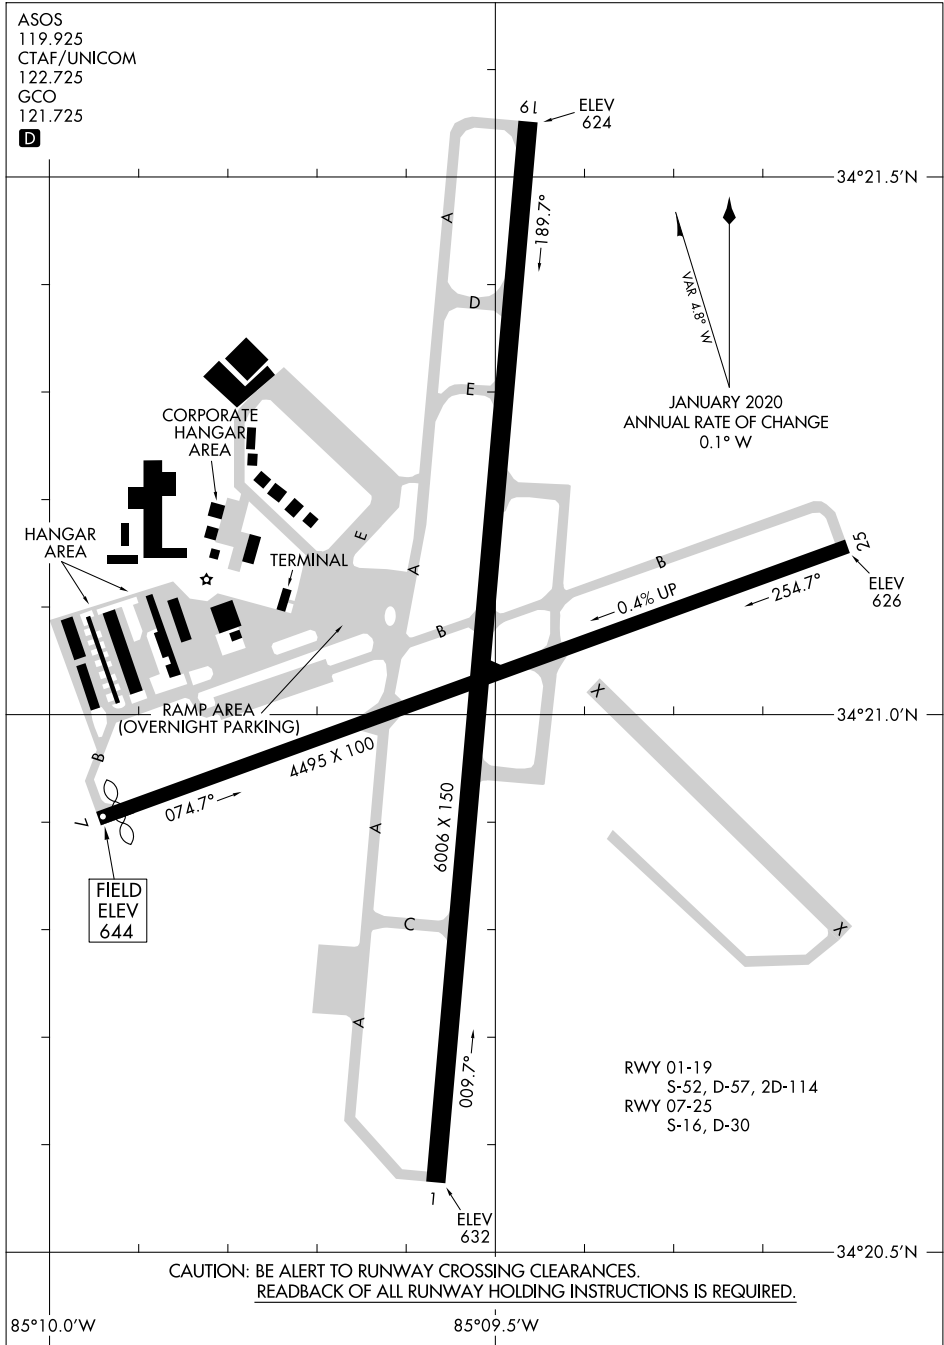

# AIRPORT DIAGRAM

RICHARD B RUSSELL RGNL - J H TOWERS FLD (R.M.G)

AL-855 (FAA)

ROME, GEORGIA

ASOS  
119.925  
CTAF/UNICOM  
122.725  
GCO  
121.725

**D**

SE-4, 16 MAY 2024 to 13 JUN 2024

SE-4, 16 MAY 2024 to 13 JUN 2024

85°10.0'W

85°09.5'W