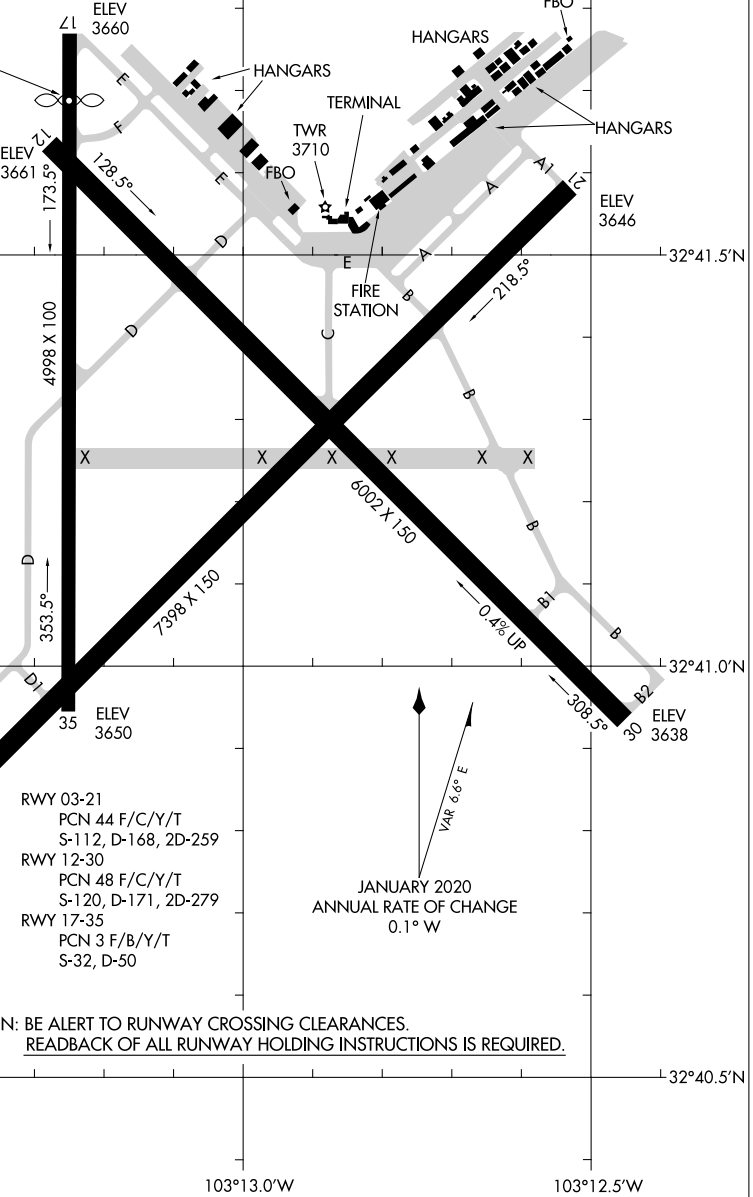

23222

AIRPORT DIAGRAM

AL-851 (FAA)

LEA COUNTY RGNL (HOB)
HOBBS, NEW MEXICO

ATIS
119.75
HOBBS TOWER*
120.65 317.4
GND CON
121.9

D

FIELD
ELEV
3661

SW-1, 16 MAY 2024 to 13 JUN 2024

SW-1, 16 MAY 2024 to 13 JUN 2024

AIRPORT DIAGRAM

23222

HOBBS, NEW MEXICO
LEA COUNTY RGNL (HOB)