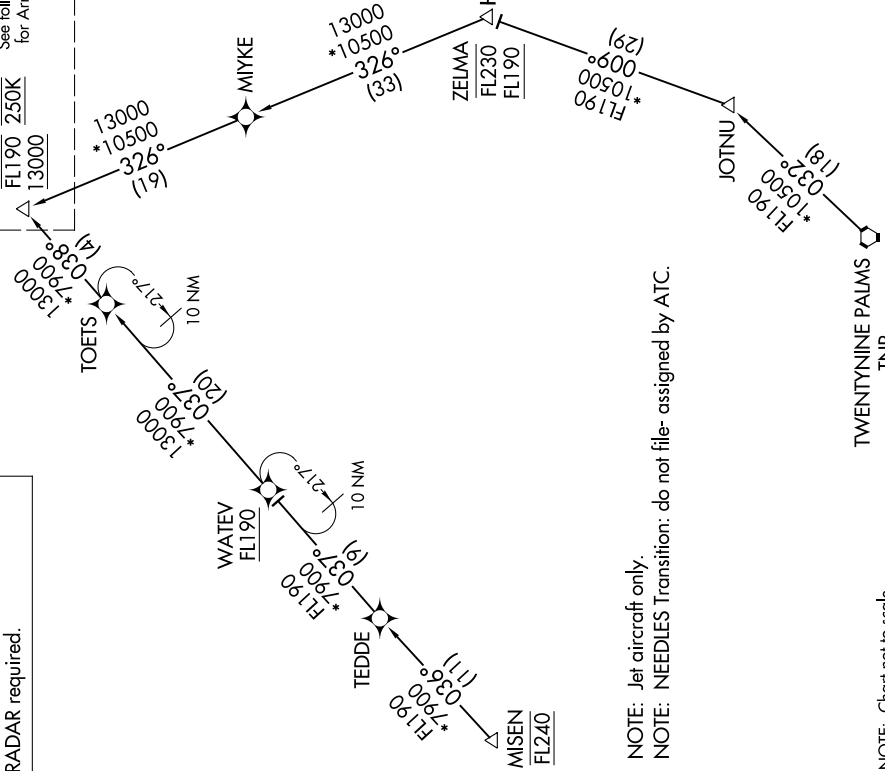

# RNDRZ TWO ARRIVAL (RNAV) Transition Routes

SW-4, 16 MAY 2024 to 13 JUN 2024

RNAV 1 - DME/DME/IRU or GPS.  
RADAR required.

LAS VEGAS APP CON  
125.025 379.15  
D-ATIS  
132.4  
LAS VEGAS TOWER  
118.75 257.8 (Rwys 1L/19R, 1R/19L)  
119.9 257.8 (Rwys 8L/26R, 8R/26L)

RNDRZ  
FL190 250K  
FL1300  
See following page  
for Arrival Routes

(CONTINUED ON FOLLOWING PAGE)

MISEN TRANSITION (MISEN.RNDRZ2)  
NEEDLES TRANSITION (EED.RNDRZ2)  
TWENTYNINE PALMS TRANSITION (TNP.RNDRZ2)

NOTE: Jet aircraft only.  
NOTE: NEEDLES Transition: do not file- assigned by ATC.

NOTE: Chart not to scale.

TWENTYNINE PALMS  
TNP

SW-4, 16 MAY 2024 to 13 JUN 2024

# RNDRZ TWO ARRIVAL (RNAV) Transition Routes