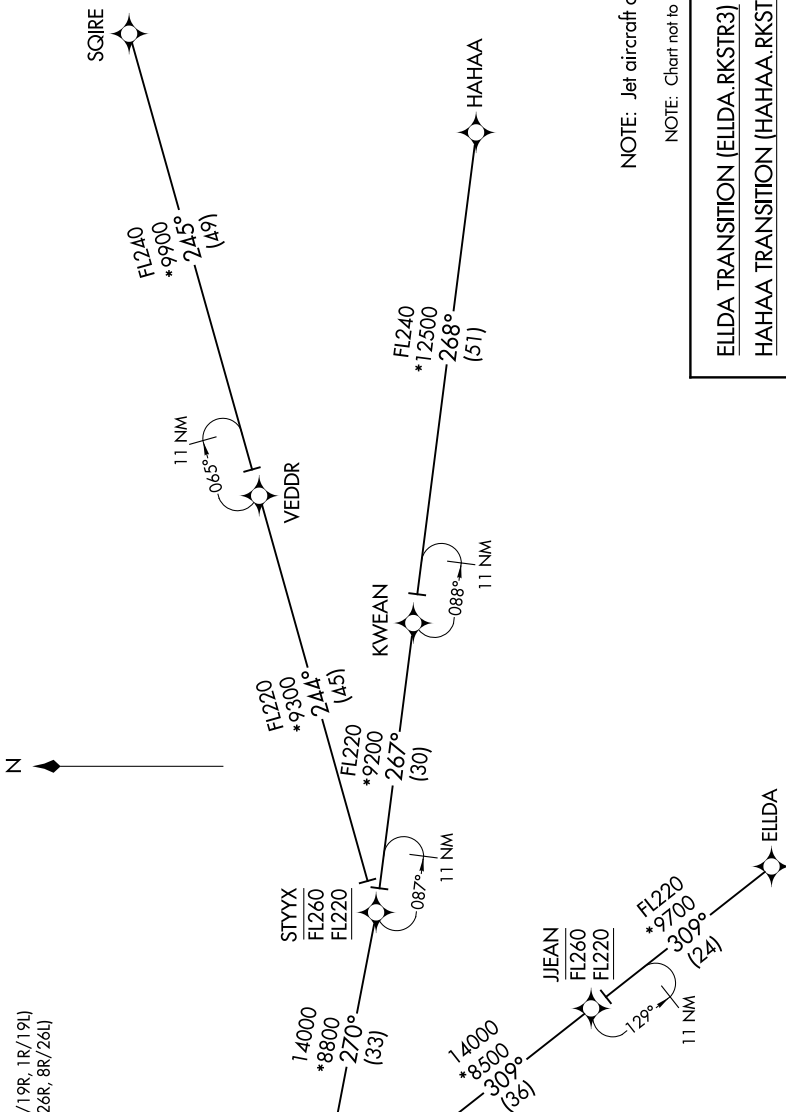

RKSTR THREE ARRIVAL (RNAV) Transition Routes

SW-4, 16 MAY 2024 to 13 JUN 2024

RNAV 1 - DME/DME/IRU or GPS.
RADAR required.

LAS VEGAS APP CON
119.775 282.2
D-ATIS
132.4
LAS VEGAS TOWER
118.75 257.8 (Rwys 1L/19R, 1R/19L)
119.9 257.8 (Rwys 8L/26R, 8R/26L)

See following page
for arrival routes.

PEHTY	FL190	250K
	14000	

10 NM
108°
28°

NOTE: Jet aircraft only.

NOTE: Chart not to scale.

ELLDA TRANSITION (ELLDA.RKSTR3)
HAHAA TRANSITION (HAHAA.RKSTR3)
SQIRE TRANSITION (SQIRE.RKSTR3)

(CONTINUED ON FOLLOWING PAGE)

SW-4, 16 MAY 2024 to 13 JUN 2024