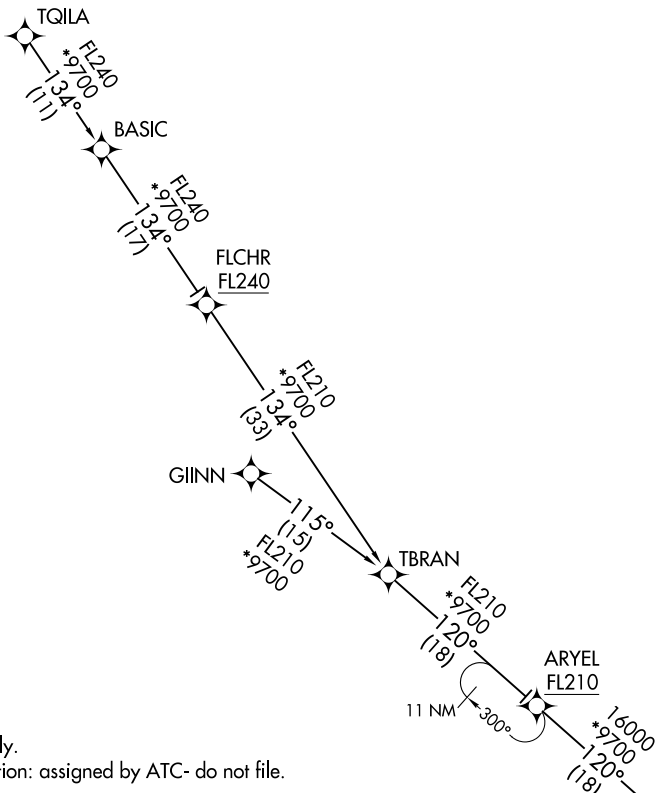

COKTL THREE ARRIVAL (RNAV) Transition Routes

RNAV 1 - DME/DME/IRU or GPS.

RADAR required.

LAS VEGAS APP CON

125.025 379.15

D-ATIS

132.4

LAS VEGAS TOWER

118.75 257.8 (Rwys 1L/19R, 1R/19L)

119.9 257.8 (Rwys 8L/26R, 8R/26L)

NOTE: Jet aircraft only.
NOTE: GIINN Transition: assigned by ATC- do not file.

(CONTINUED ON FOLLOWING PAGE)

FLCHR TRANSITION (FLCHR.COKTL3)

GIINN TRANSITION (GIINN.COKTL3)

TQILA TRANSITION (TQILA.COKTL3)

NOTE: Chart not to scale.

See following page
for Arrival Routes