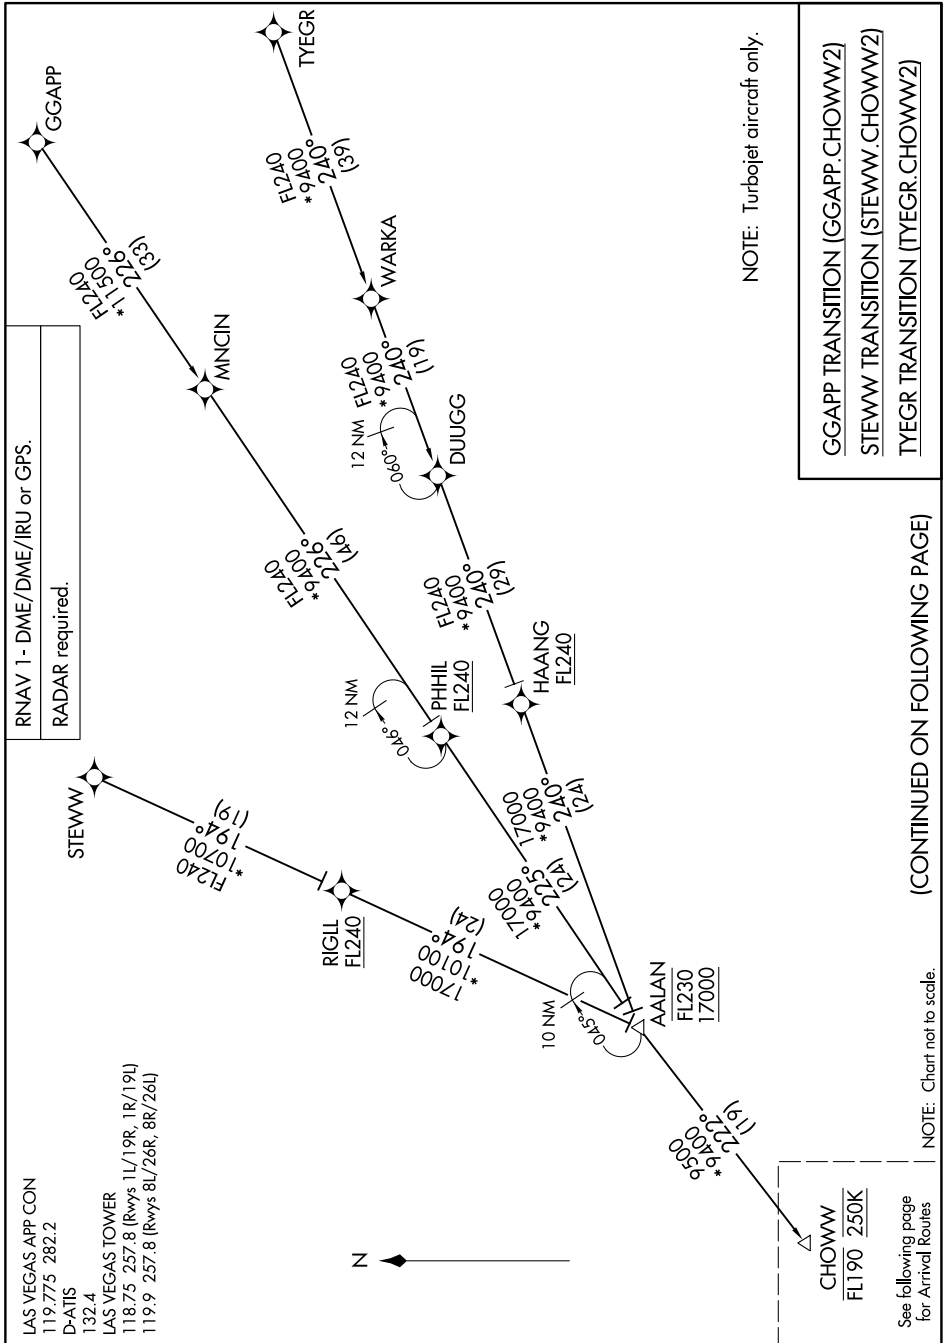

CHOWW TWO ARRIVAL (RNAV) Transition Routes

SW-4, 16 MAY 2024 to 13 JUN 2024

CHOWW TWO ARRIVAL (RNAV) Transition Routes