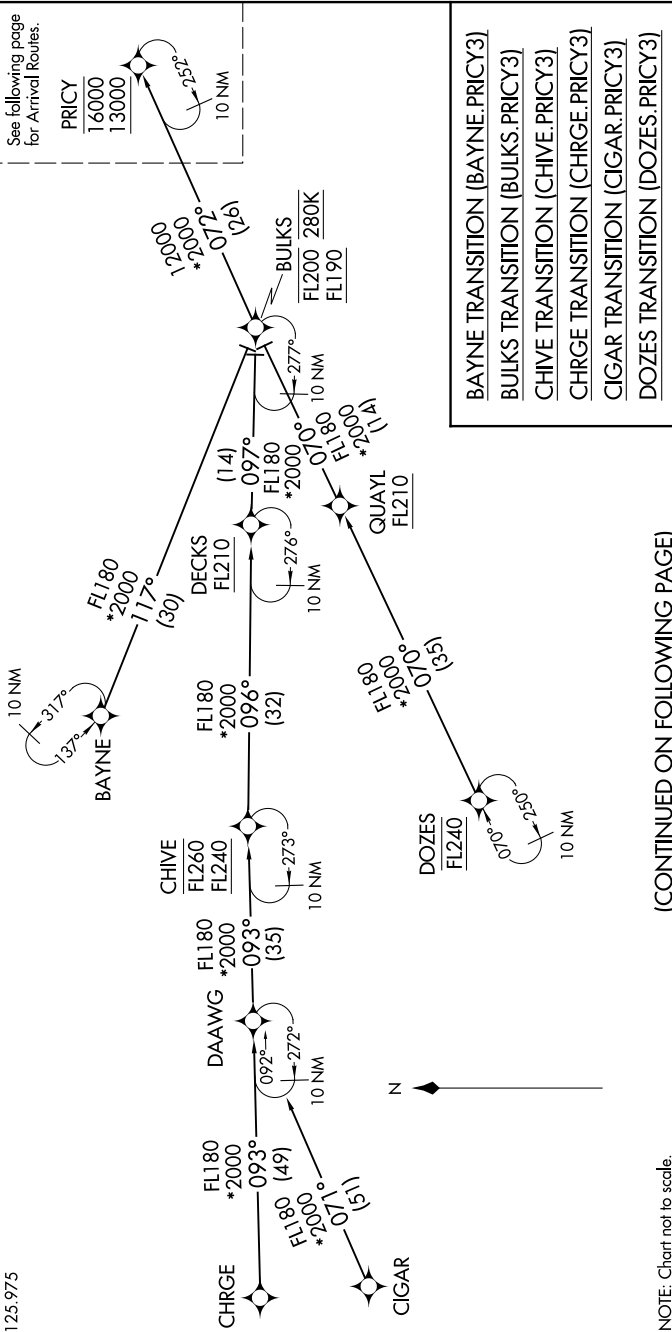

PRICY THREE ARRIVAL (RNAV) Transition Routes

ORLANDO, FLORIDA

SE-3, 16 MAY 2024 to 13 JUN 2024

ORLANDO APP CON
 134.05 339.8
 ISM ATIS
 128.775
 LEE ATIS
 134.325
 MCO D-ATIS ARR
 121.25
 MLB ATIS
 132.55
 ORL ATIS
 127.25
 SFB ATIS
 125.975

NOTE: Jet aircraft only.
 NOTE: Do not file BULKS, CHIVE or DOZES Transitions - to be assigned by ATC.
 NOTE: For vertical navigation planning, landing south, select Rwy 18R, landing north, select Rwy 36L.

RNAV 1 - DME/DME/IRU or GPS.
 CHRG Transition, RNAV 1-GPS.
 CIGAR Transition, RNAV 1-GPS.
 RADAR required.

BAYNE TRANSITION (BAYNE.PRICY3)
 BULKS TRANSITION (BULKS.PRICY3)
 CHIVE TRANSITION (CHIVE.PRICY3)
 CHRG TRANSITION (CHRG.PRICY3)
 CIGAR TRANSITION (CIGAR.PRICY3)
 DOZES TRANSITION (DOZES.PRICY3)

(CONTINUED ON FOLLOWING PAGE)

NOTE: Chart not to scale.