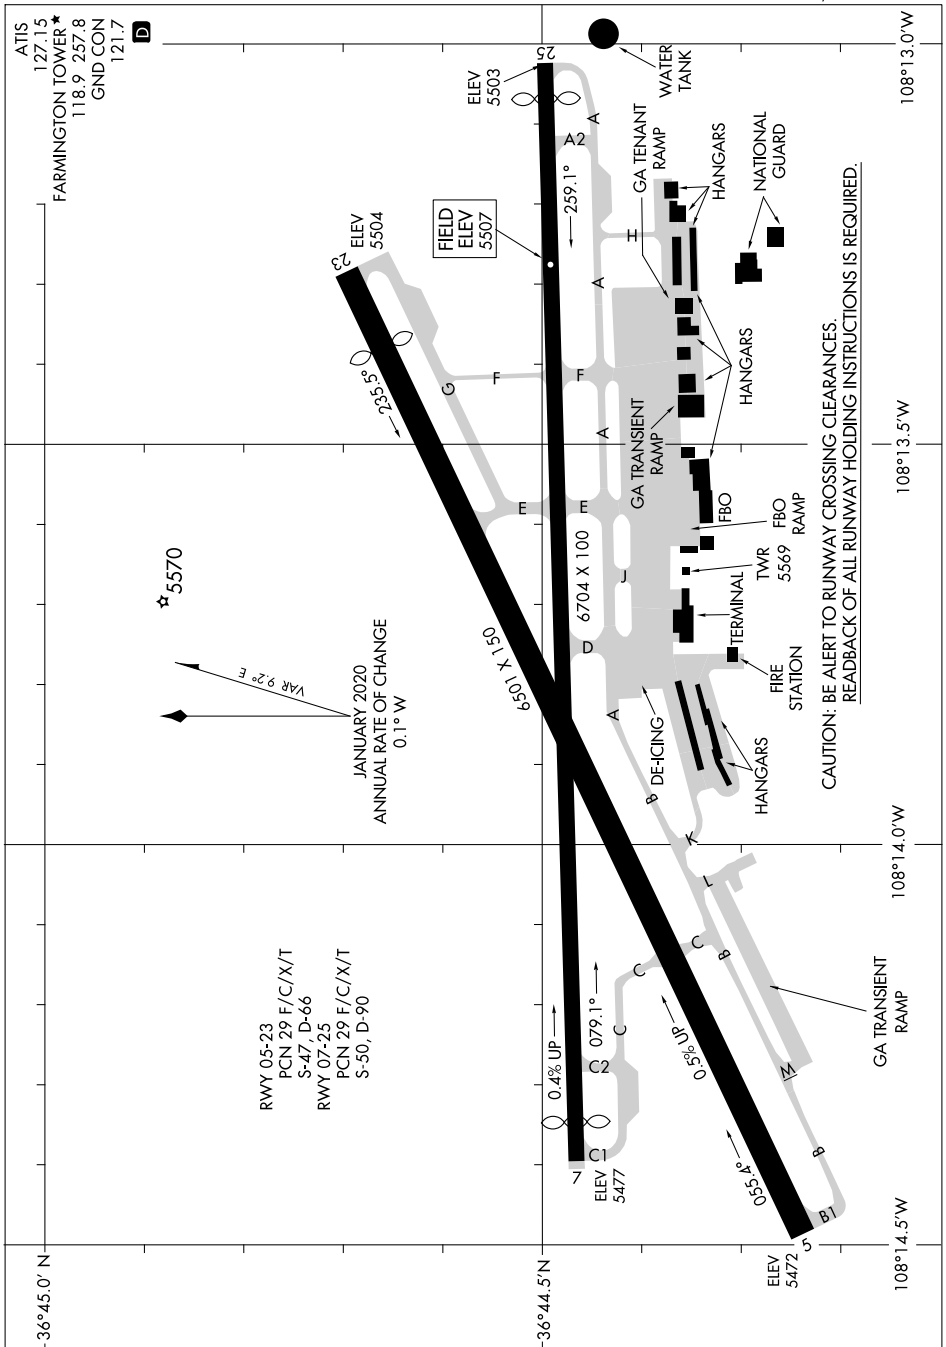

23110

AIRPORT DIAGRAM

AL-493 (FAA)

FOUR CORNERS RGNL (FMN)
FARMINGTON, NEW MEXICO

CAUTION: BE ALERT TO RUNWAY CROSSING CLEARANCES.
READBACK OF ALL RUNWAY HOLDING INSTRUCTIONS IS REQUIRED.

SW-1, 16 MAY 2024 to 13 JUN 2024

SW-1, 16 MAY 2024 to 13 JUN 2024

AIRPORT DIAGRAM

23110

FARMINGTON, NEW MEXICO
FOUR CORNERS RGNL (FMN)