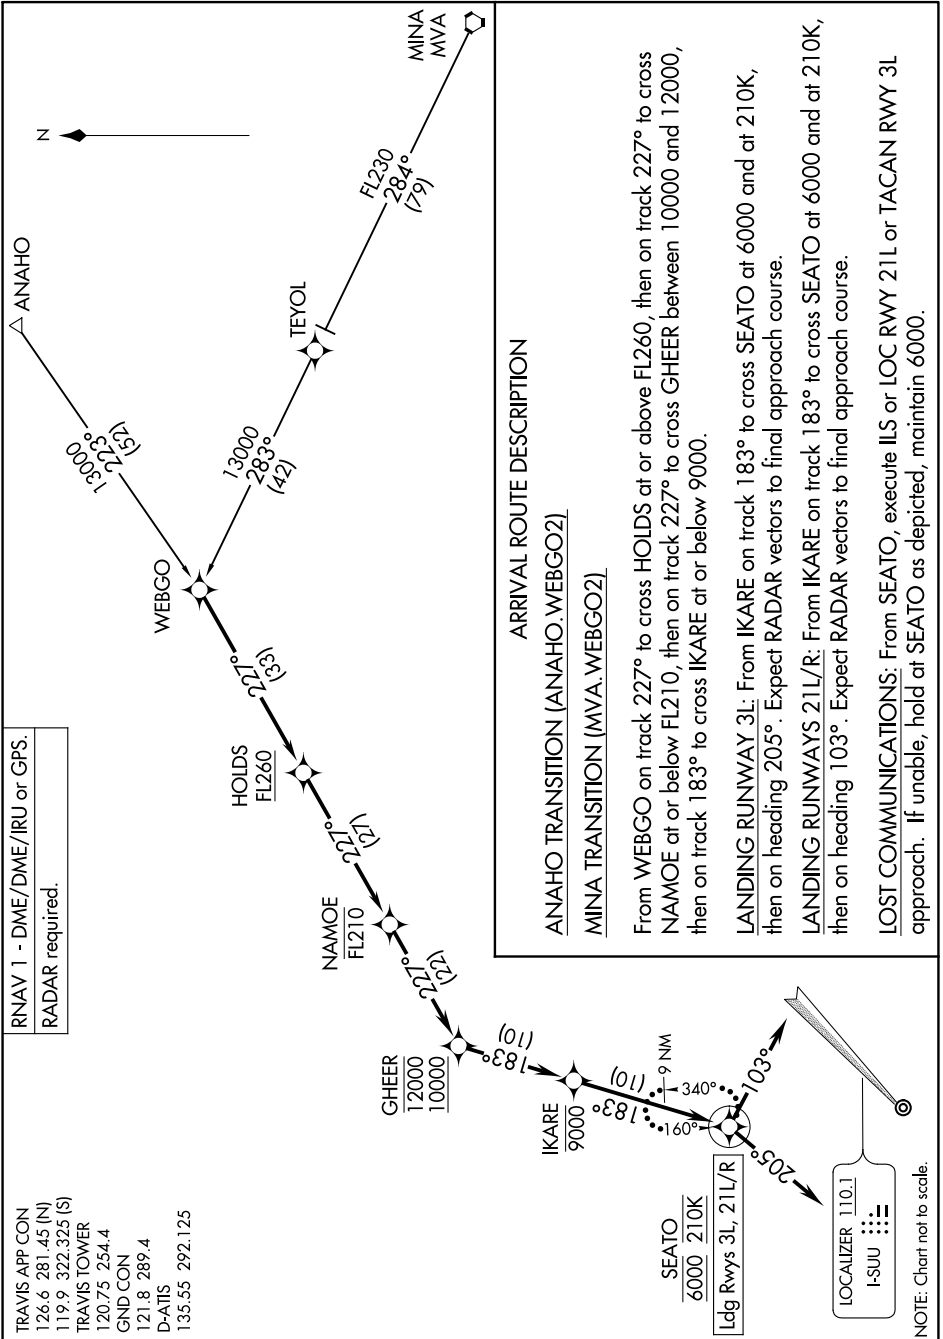

WEBGO TWO ARRIVAL (RNAV)

AL-488 (FAA)

TRAVIS AFB (KSUU)
FAIRFIELD, CALIFORNIA

SW-2, 16 MAY 2024 to 13 JUN 2024

RNAV 1 - DME/DME/IRU or GPS.
RADAR required.

TRAVIS APP CON
126.6 281.45 (N)
119.9 322.325 (S)
TRAVIS TOWER
120.75 254.4
GND CON
121.8 289.4
D-ATIS
135.55 292.125

WEBGO TWO ARRIVAL (RNAV)

FAIRFIELD, CALIFORNIA
TRAVIS AFB (KSUU)

SW-2, 16 MAY 2024 to 13 JUN 2024

NOTE: Chart not to scale.